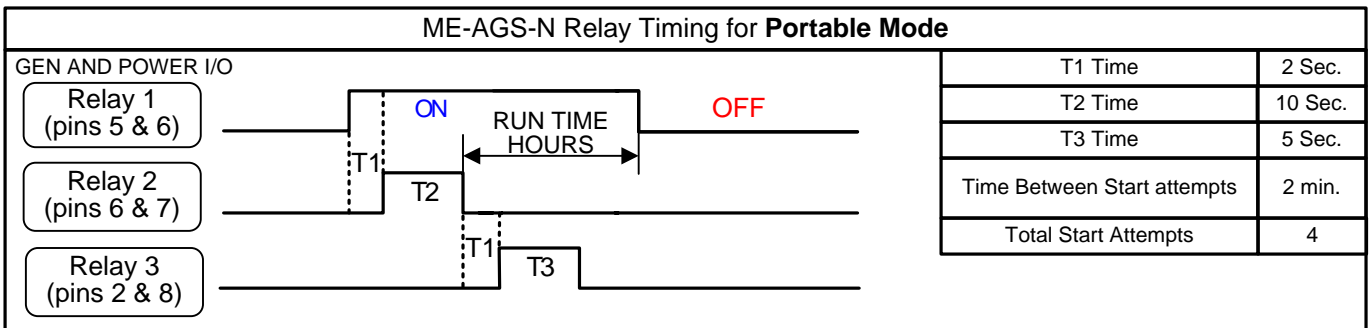

# ME-AGS-N wiring diagram – For Wacker (GPS5600A Generators)

Magnum Energy, Inc. provides this diagram to assist in the installation of the Auto-Generator Start controller. Since the use of this diagram and the conditions or methods of installation, operation and use are beyond the control of Magnum Energy, Inc., we do not assume responsibility and expressly disclaim liability for loss, damage or expense arising out of the installation, operation and use of this unit.