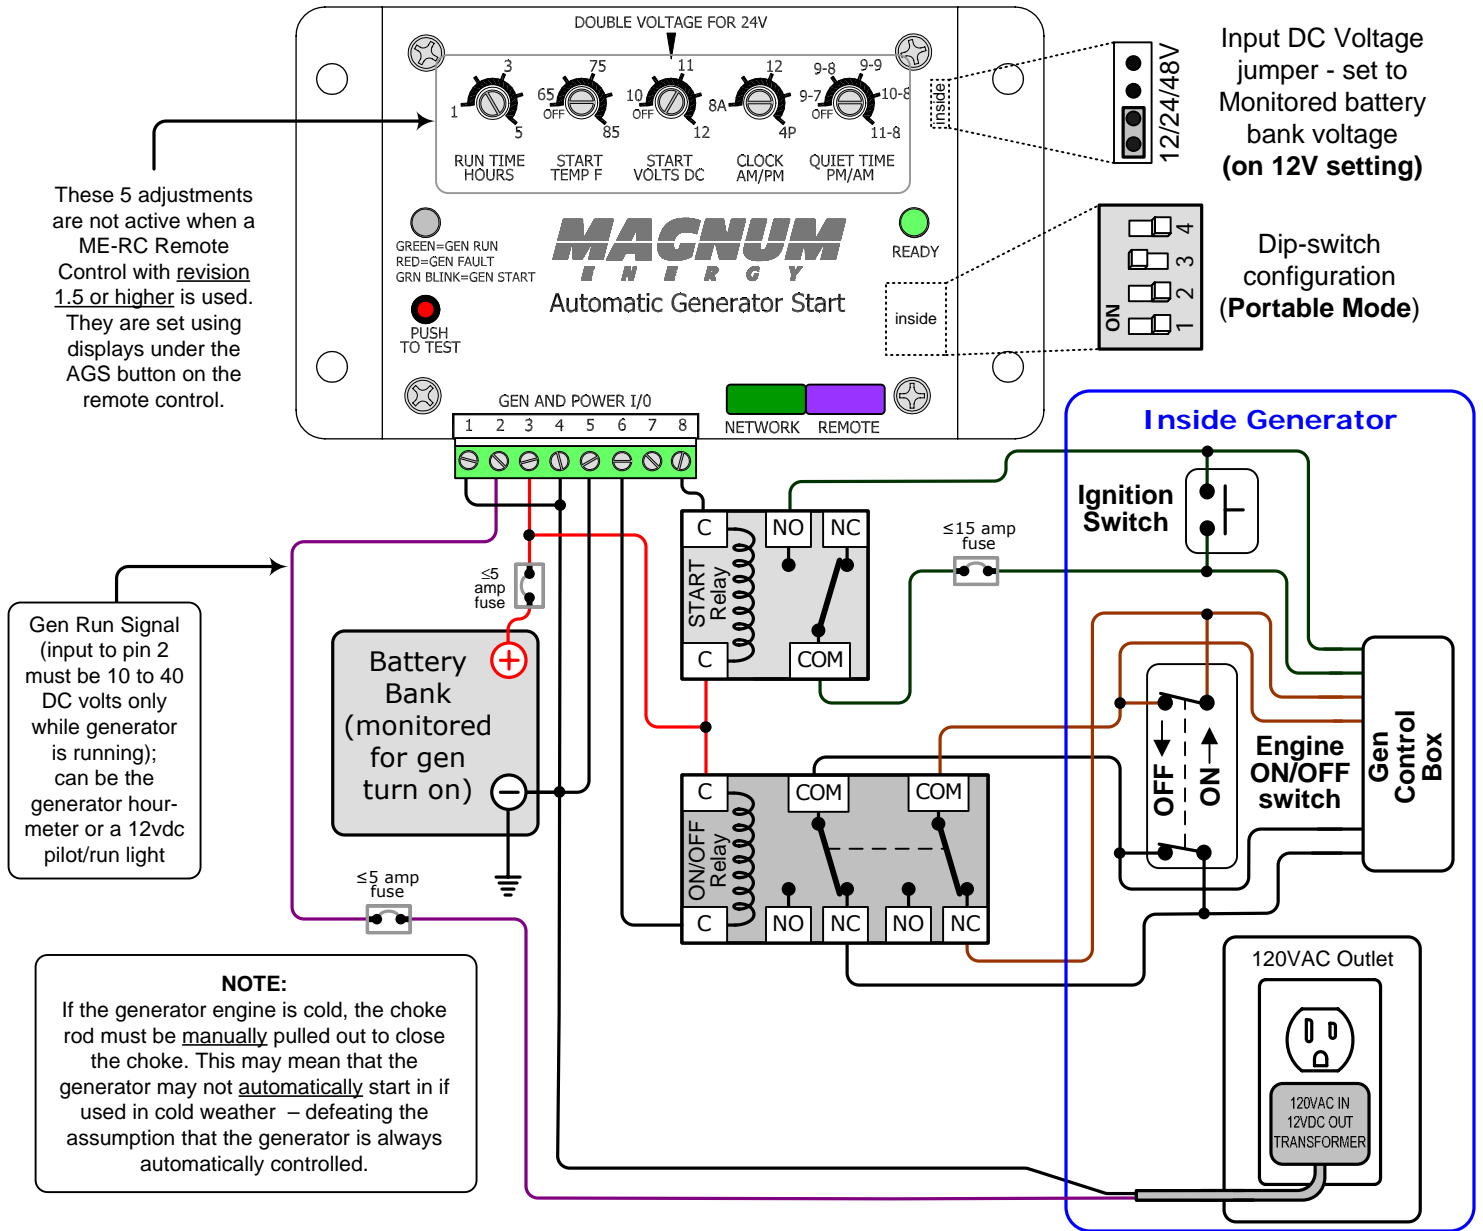

# ME-AGS-N wiring diagram – For Wacker (GPS5600A Generators)

Magnum Energy, Inc. provides this diagram to assist in the installation of the Auto-Generator Start controller. Since the use of this diagram and the conditions or methods of installation, operation and use are beyond the control of Magnum Energy, Inc., we do not assume responsibility and expressly disclaim liability for loss, damage or expense arising out of the installation, operation and use of this unit.