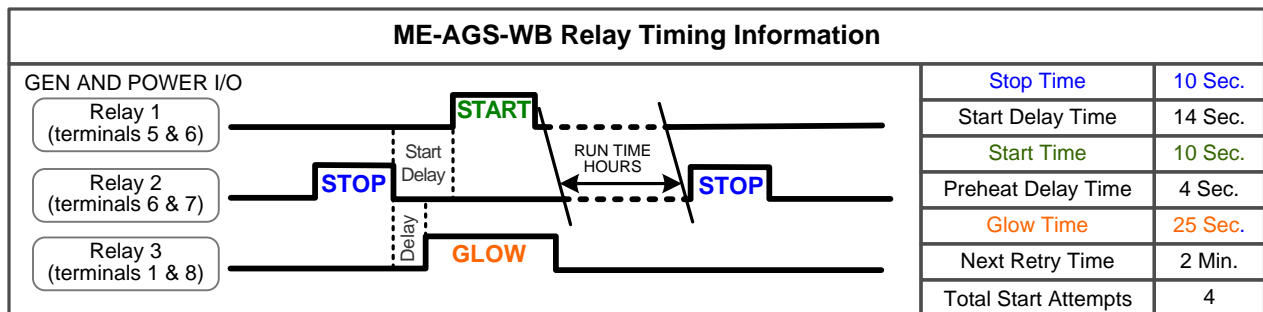

## ME-AGS-WB wiring diagram – For Martin Diesel (205-DS)

Magnum Energy, Inc. provides this diagram to assist in the installation of the Auto-Generator Start controller. Since the use of this diagram and the conditions or methods of installation, operation and use are beyond the control of Magnum Energy, Inc., we do not assume responsibility and expressly disclaim liability for loss, damage or expense arising out of the installation, operation and use of this unit.