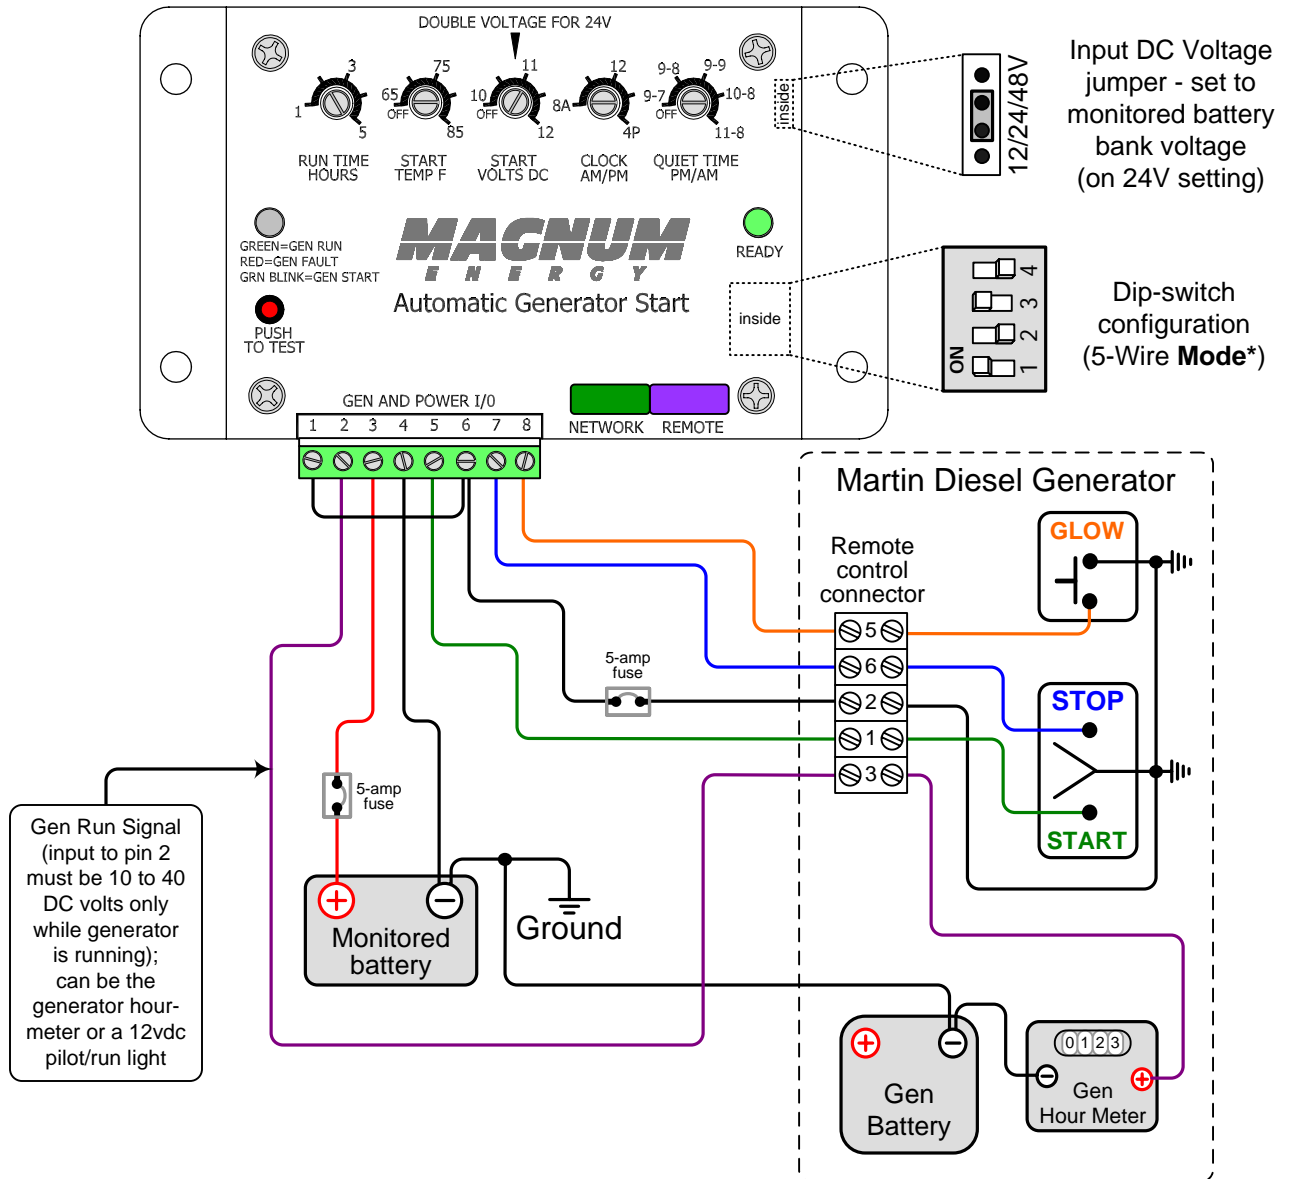

## ME-AGS-WB wiring diagram – For Martin Diesel (205-DS)

Magnum Energy, Inc. provides this diagram to assist in the installation of the Auto-Generator Start controller. Since the use of this diagram and the conditions or methods of installation, operation and use are beyond the control of Magnum Energy, Inc., we do not assume responsibility and expressly disclaim liability for loss, damage or expense arising out of the installation, operation and use of this unit.