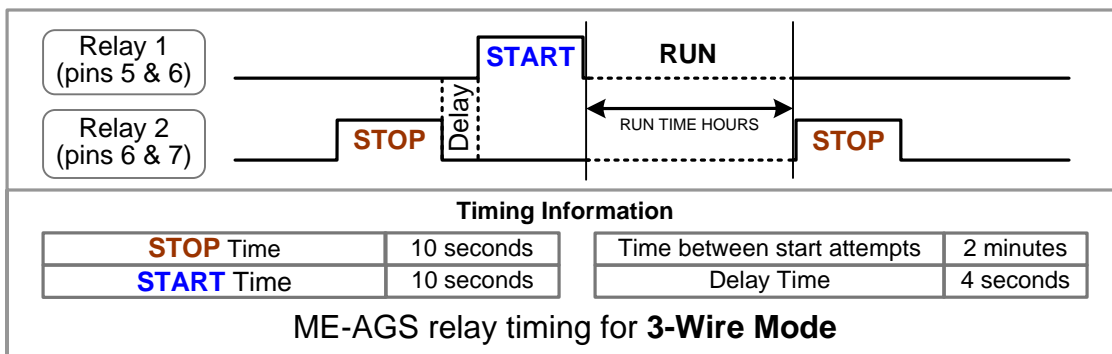

ME-AGS wiring diagram – For Onan (Models HGJAD, HGJAE, HGJAF)

Magnum Energy, Inc. provides this diagram to assist in the installation of the Auto-Generator Start controller. Since the use of this diagram and the conditions or methods of installation, operation and use are beyond the control of Magnum Energy, Inc., we do not assume responsibility and expressly disclaim liability for loss, damage or expense arising out of the installation, operation and use of this unit.