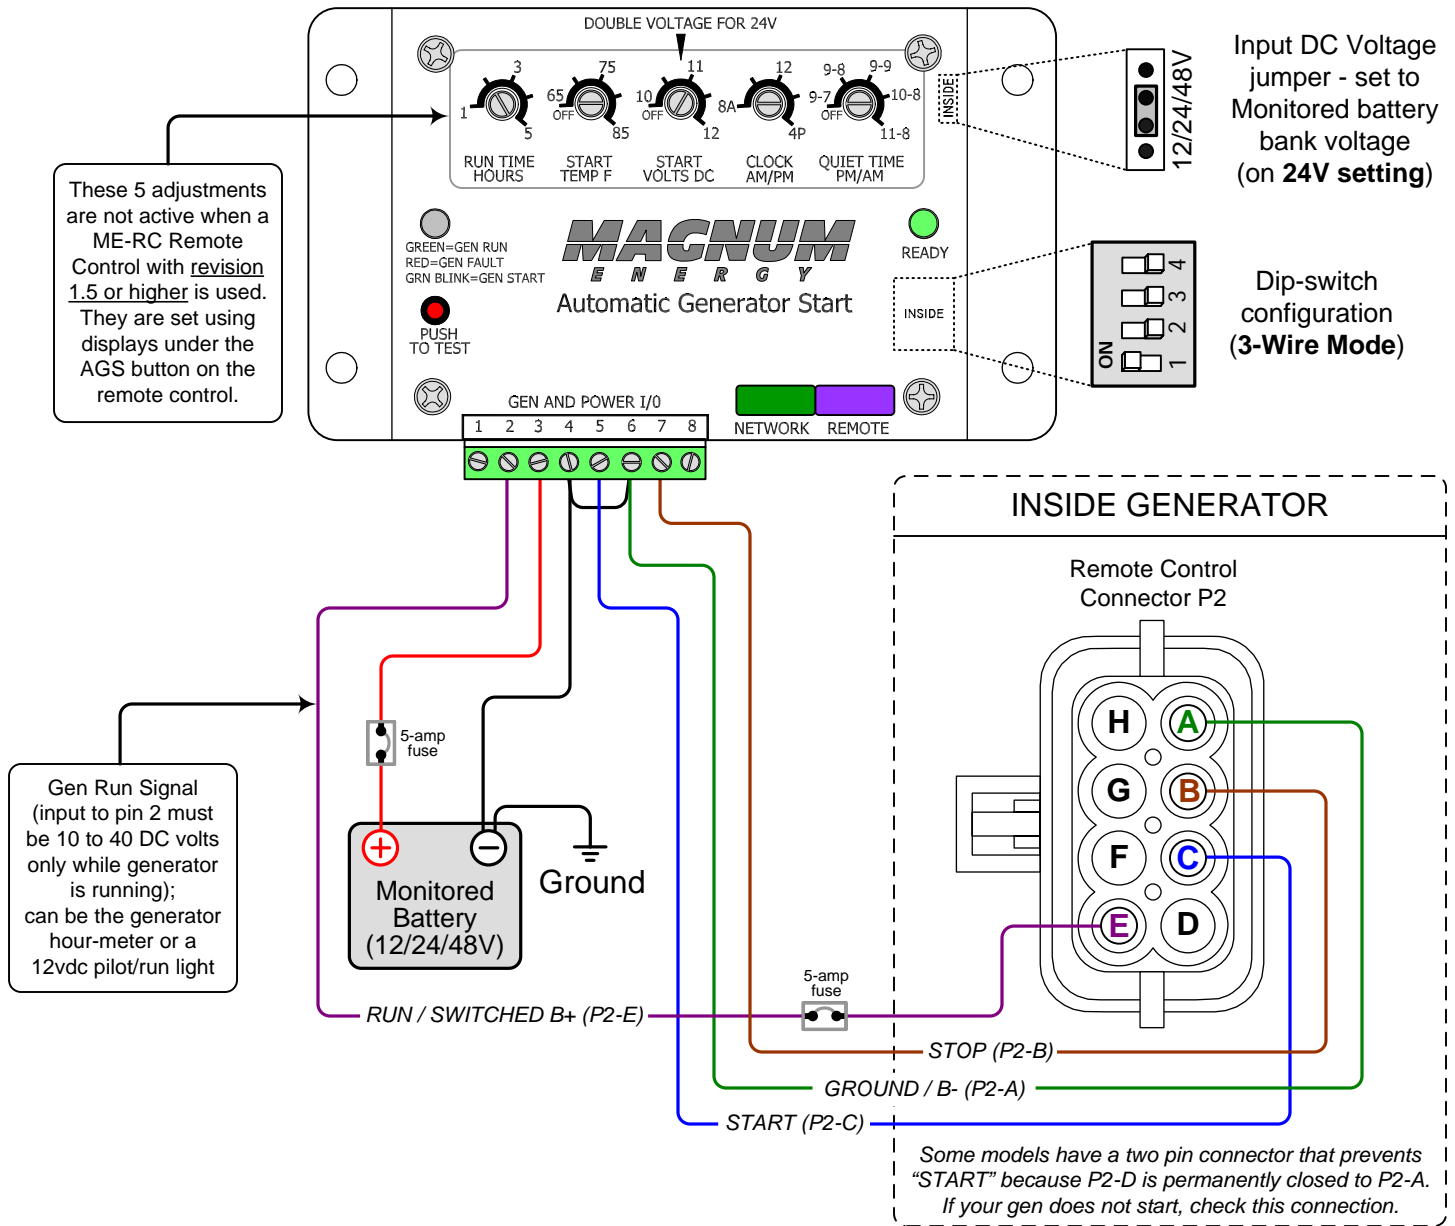

ME-AGS wiring diagram – For Onan (Models HGJAD, HGJAE, HGJAF)

Magnum Energy, Inc. provides this diagram to assist in the installation of the Auto-Generator Start controller. Since the use of this diagram and the conditions or methods of installation, operation and use are beyond the control of Magnum Energy, Inc., we do not assume responsibility and expressly disclaim liability for loss, damage or expense arising out of the installation, operation and use of this unit.