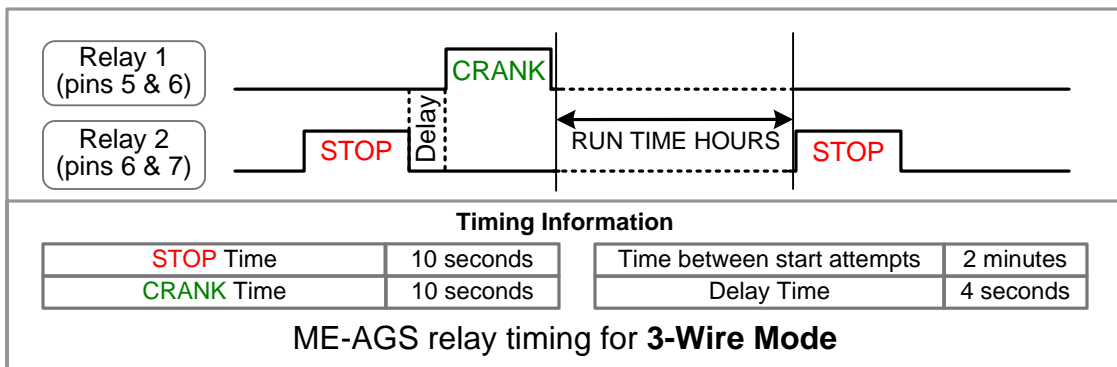

ME-AGS wiring diagram – For Next Gen (UCT 1-3.5) Generators

Magnum Energy, Inc. provides this diagram to assist in the installation of the Auto-Generator Start controller. Since the use of this diagram and the conditions or methods of installation, operation and use are beyond the control of Magnum Energy, Inc., we do not assume responsibility and expressly disclaim liability for loss, damage or expense arising out of the installation, operation and use of this unit.