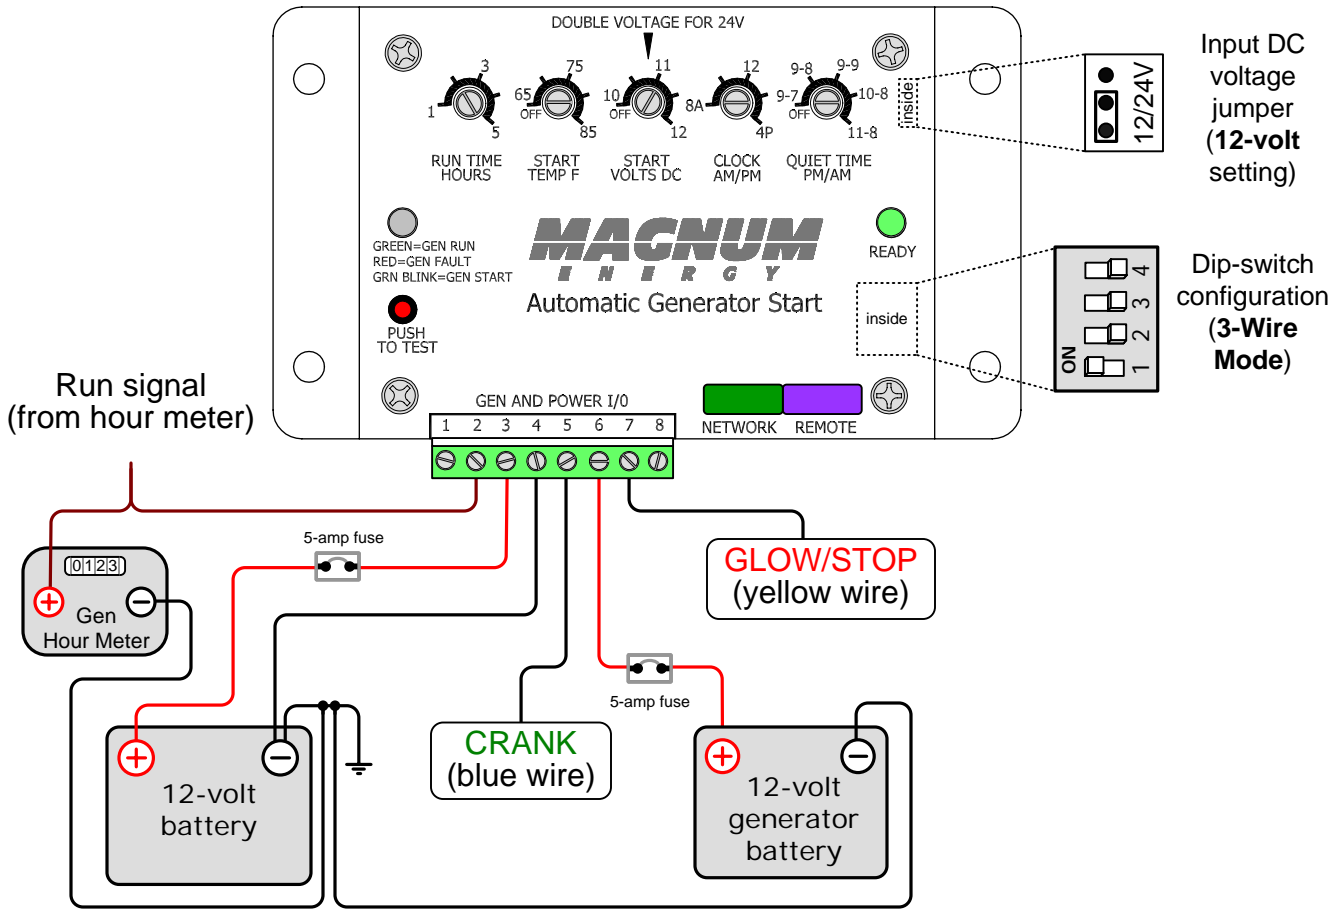

ME-AGS wiring diagram – For Next Gen (UCT 1-3.5) Generators

Magnum Energy, Inc. provides this diagram to assist in the installation of the Auto-Generator Start controller. Since the use of this diagram and the conditions or methods of installation, operation and use are beyond the control of Magnum Energy, Inc., we do not assume responsibility and expressly disclaim liability for loss, damage or expense arising out of the installation, operation and use of this unit.