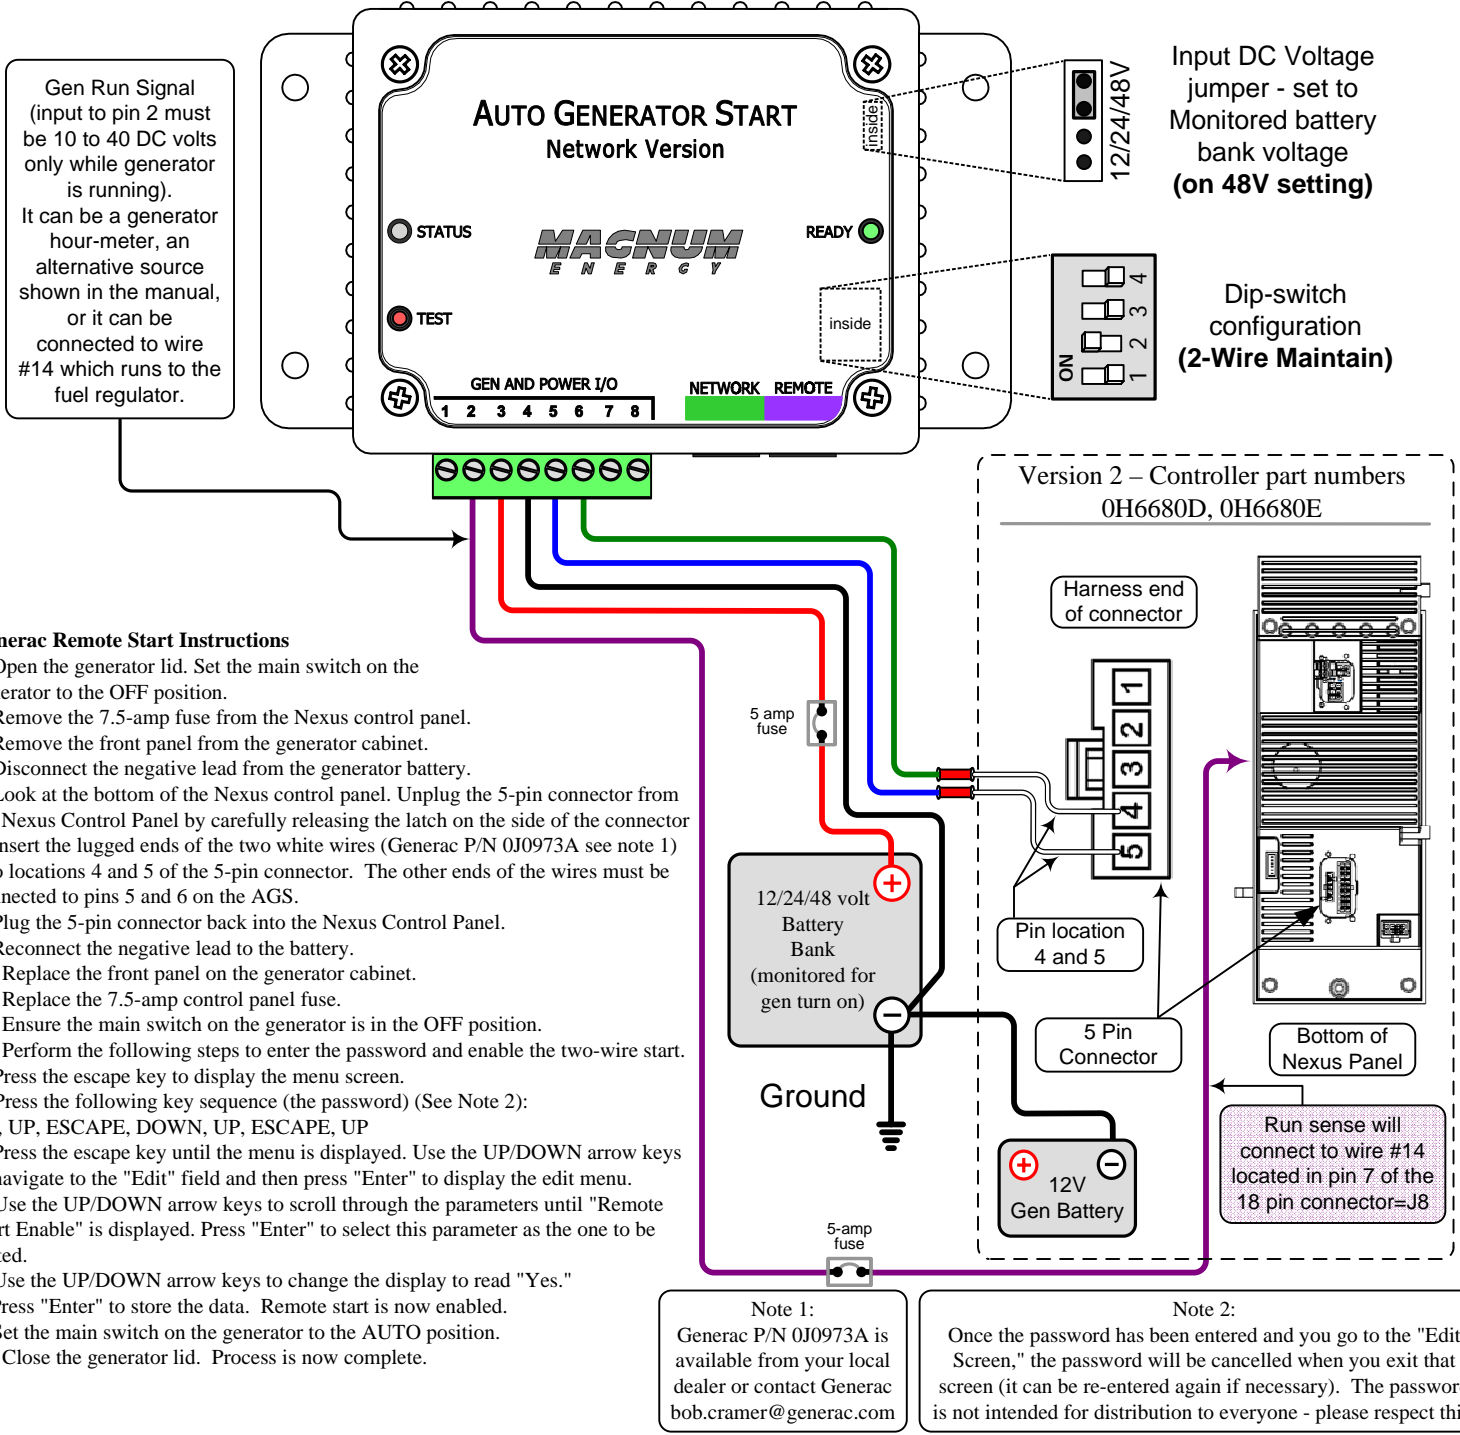

ME-AGS-N wiring diagram – For Generac Home Standby Generators (Nexus Controller Ver. 2 / 5-Pin Connector)

Magnum Energy, Inc. provides this diagram to assist in the installation of the Auto-Generator Start controller. Since the use of this diagram and the conditions or methods of installation, operation and use are beyond the control of Magnum Energy, Inc., we do not assume responsibility and expressly disclaim liability for loss, damage or expense arising out of the installation, operation and use of this unit.