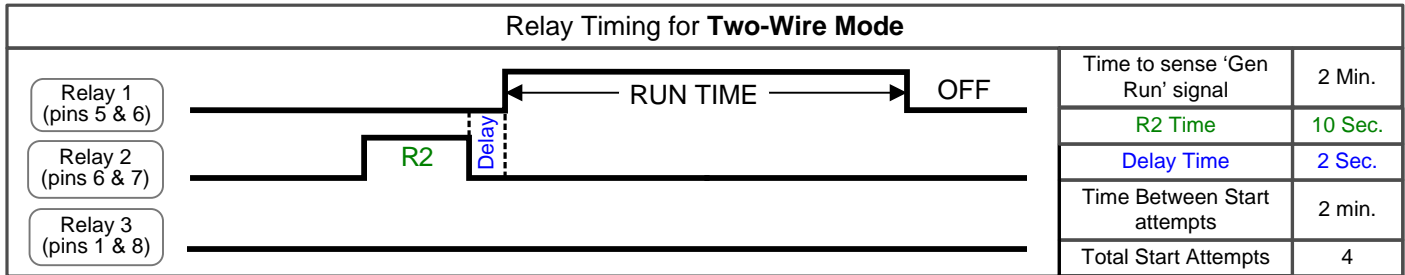

ME-AGS-N wiring diagram – For Generac Home Standby Generators (Nexus Controller Ver. 2 / 5-Pin Connector)

Magnum Energy, Inc. provides this diagram to assist in the installation of the Auto-Generator Start controller. Since the use of this diagram and the conditions or methods of installation, operation and use are beyond the control of Magnum Energy, Inc., we do not assume responsibility and expressly disclaim liability for loss, damage or expense arising out of the installation, operation and use of this unit.