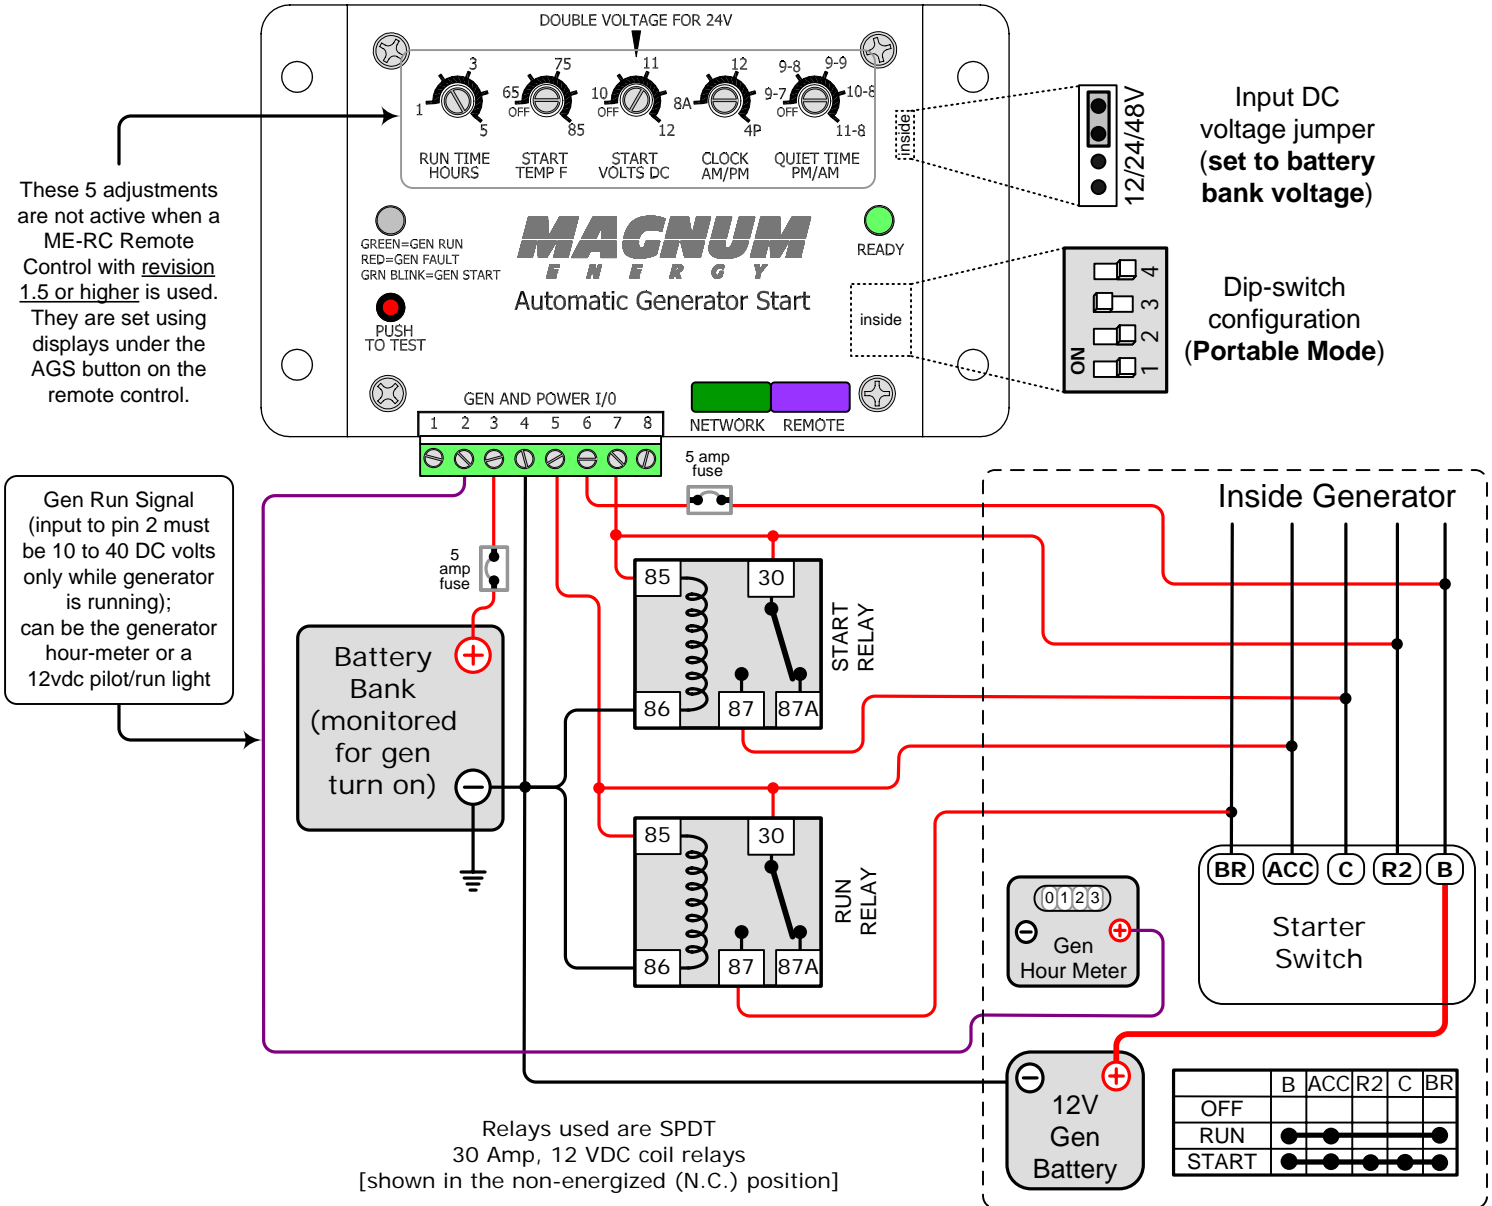

ME-AGS wiring diagram –

For MQ Power (Whisperwatt Generators DCA-25SSIU2 Diesel Generators)

IMPORTANT: The AGS must be revision 4.1 or higher for this circuit to work

Magnum Energy, Inc. provides this diagram to assist in the installation of the Auto-Generator Start controller. Since the use of this diagram and the conditions or methods of installation, operation and use are beyond the control of Magnum Energy, Inc., we do not assume responsibility and expressly disclaim liability for loss, damage or expense arising out of the installation, operation and use of this unit.