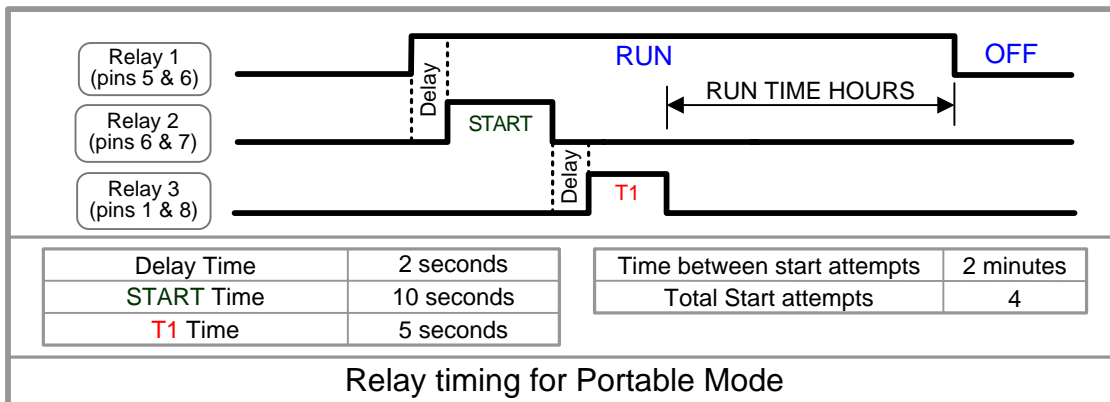

ME-AGS wiring diagram –

For MQ Power (Whisperwatt Generators DCA-25SSIU2 Diesel Generators)

IMPORTANT: The AGS must be revision 4.1 or higher for this circuit to work

Magnum Energy, Inc. provides this diagram to assist in the installation of the Auto-Generator Start controller. Since the use of this diagram and the conditions or methods of installation, operation and use are beyond the control of Magnum Energy, Inc., we do not assume responsibility and expressly disclaim liability for loss, damage or expense arising out of the installation, operation and use of this unit.