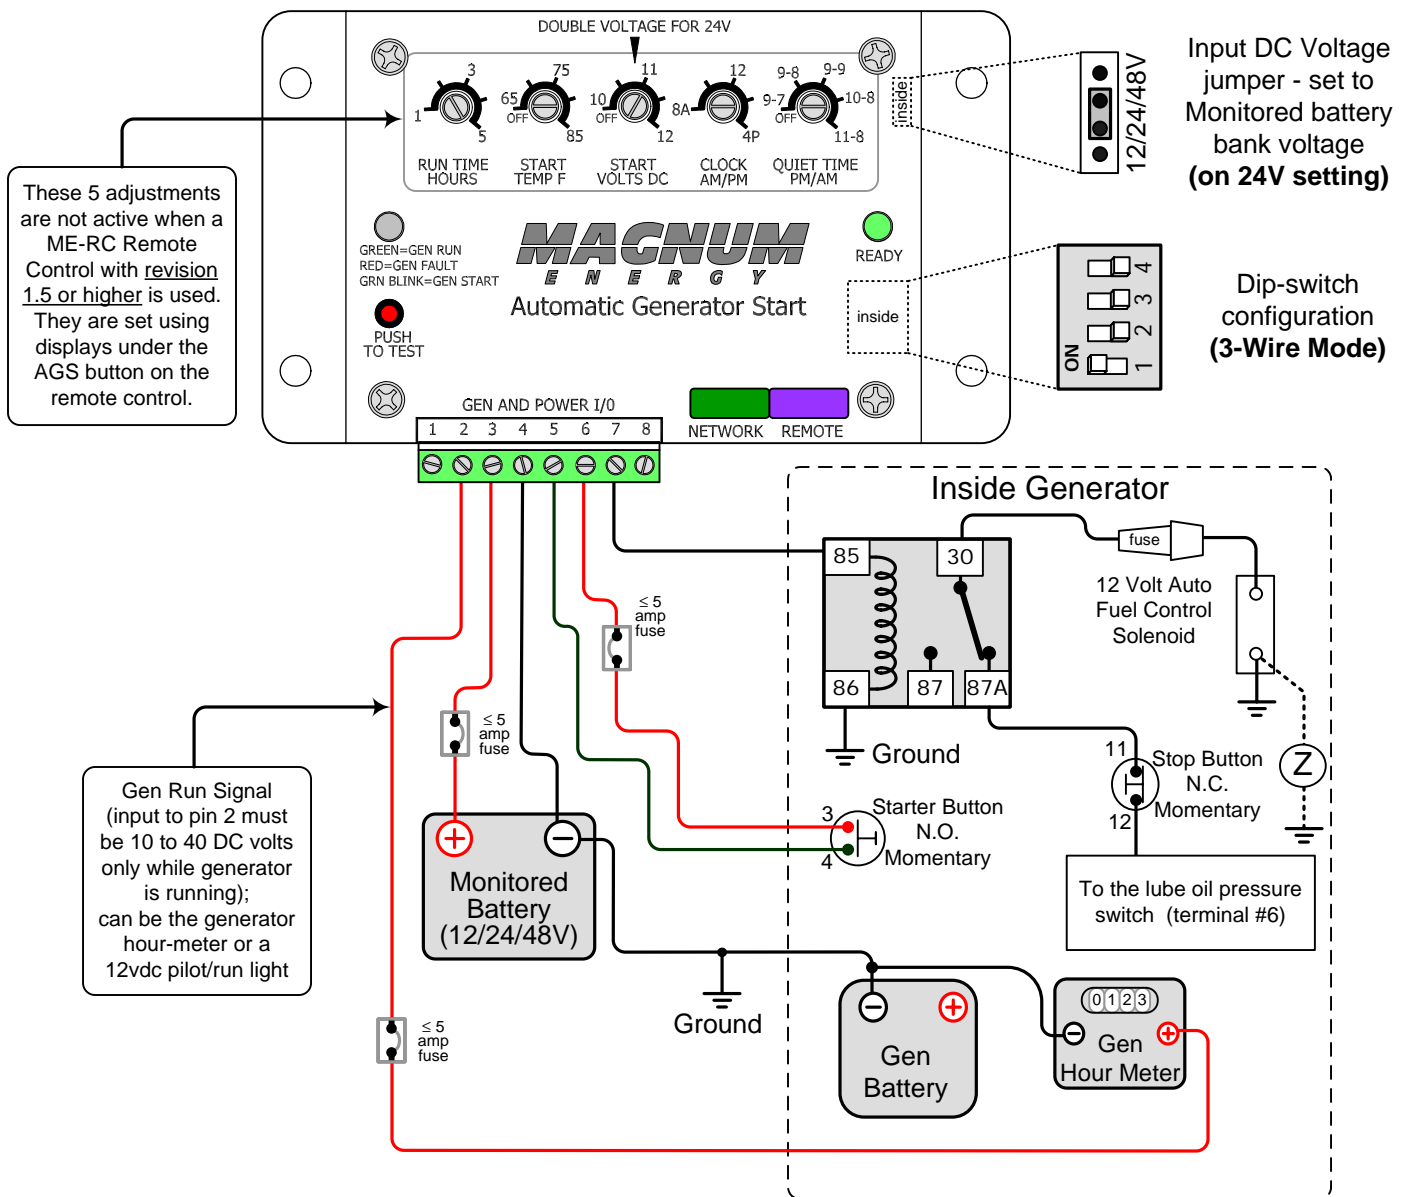

# ME-AGS wiring diagram – Lister Petter TR2 Diesel

Magnum Energy, Inc. provides this diagram to assist in the installation of the Auto-Generator Start controller. Since the use of this diagram and the conditions or methods of installation, operation and use are beyond the control of Magnum Energy, Inc., we do not assume responsibility and expressly disclaim liability for loss, damage or expense arising out of the installation, operation and use of this unit.