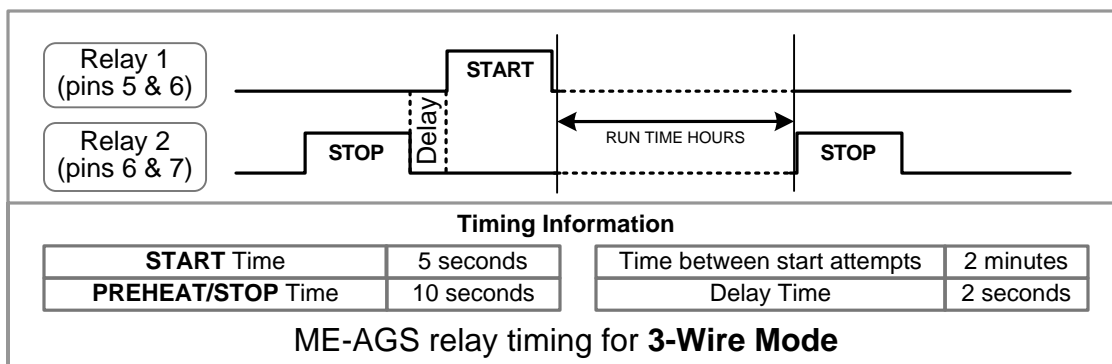

# ME-AGS wiring diagram – Lister Petter TR2 Diesel

Magnum Energy, Inc. provides this diagram to assist in the installation of the Auto-Generator Start controller. Since the use of this diagram and the conditions or methods of installation, operation and use are beyond the control of Magnum Energy, Inc., we do not assume responsibility and expressly disclaim liability for loss, damage or expense arising out of the installation, operation and use of this unit.