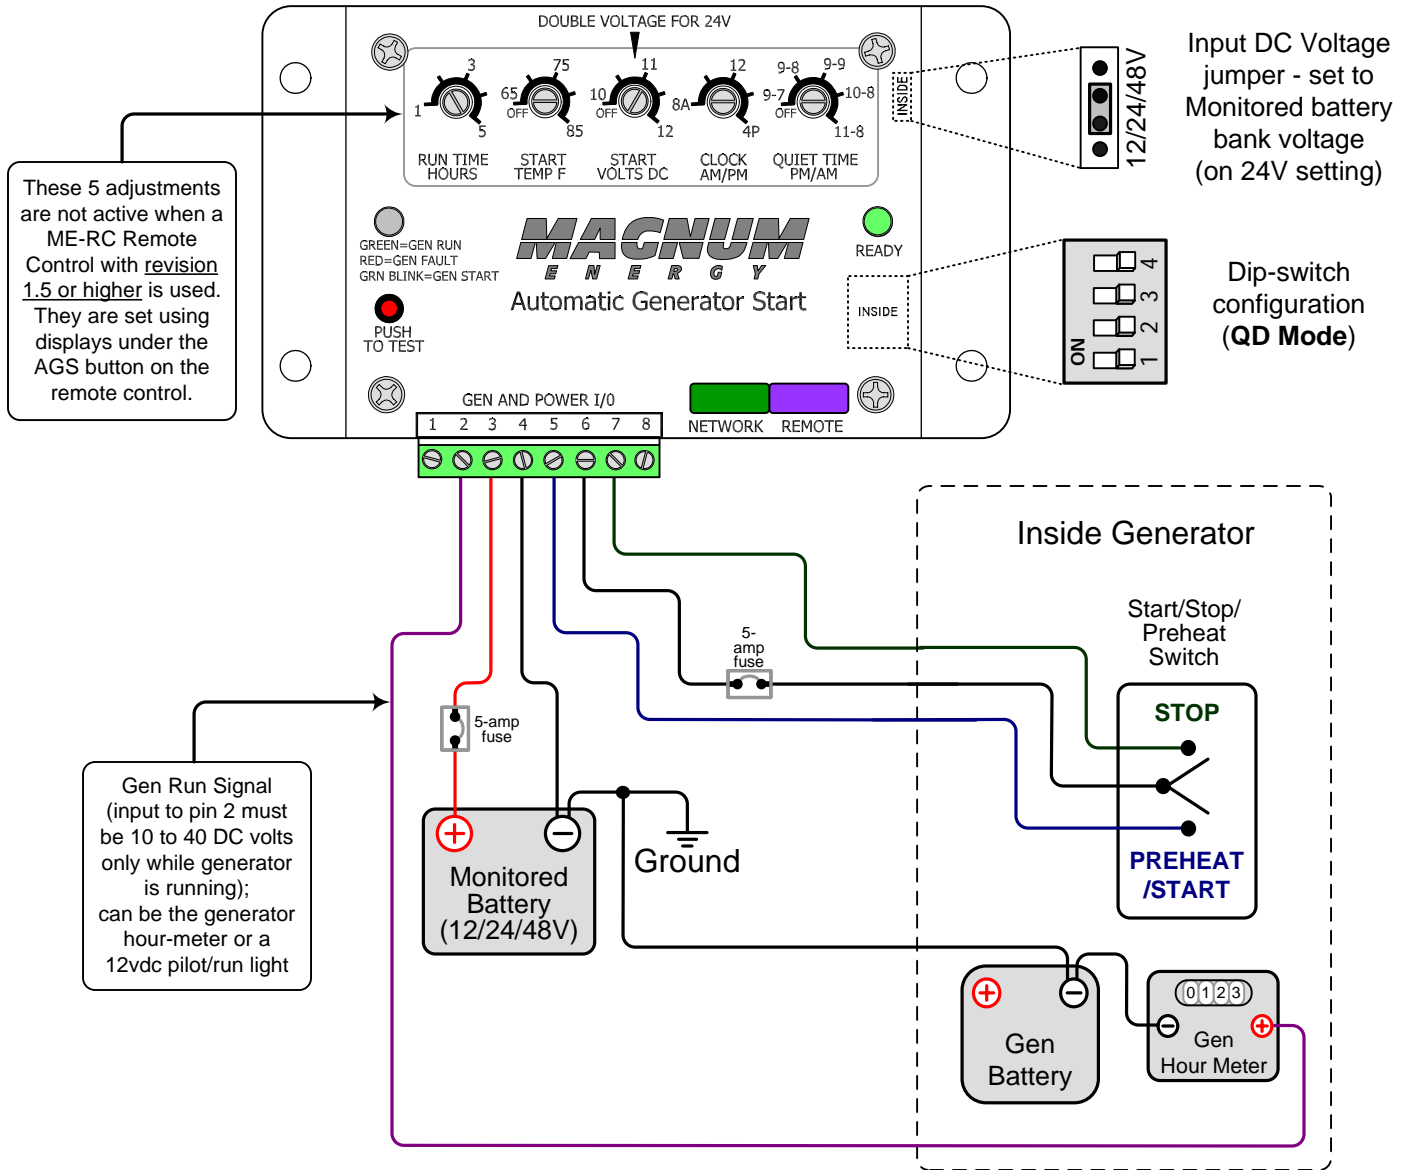

ME-AGS wiring diagram – For Onan (Quiet Diesel Series)

Magnum Energy, Inc. provides this diagram to assist in the installation of the Auto-Generator Start controller. Since the use of this diagram and the conditions or methods of installation, operation and use are beyond the control of Magnum Energy, Inc., we do not assume responsibility and expressly disclaim liability for loss, damage or expense arising out of the installation, operation and use of this unit.