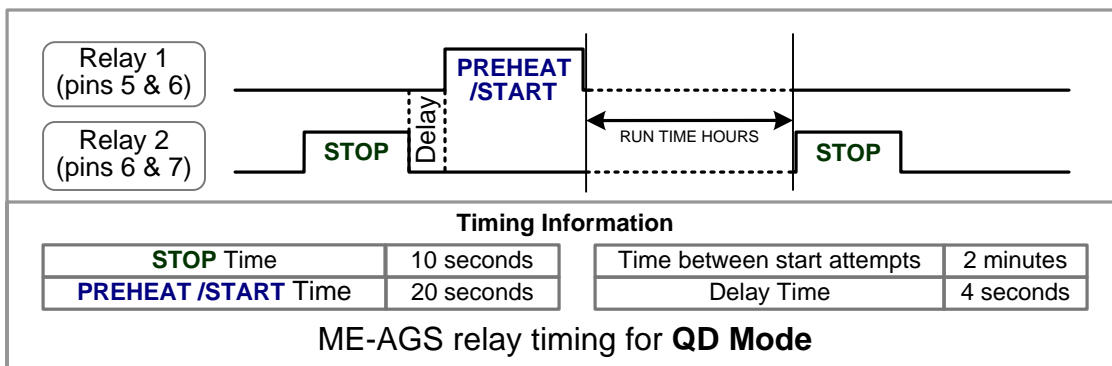

ME-AGS wiring diagram – For Onan (Quiet Diesel Series)

Magnum Energy, Inc. provides this diagram to assist in the installation of the Auto-Generator Start controller. Since the use of this diagram and the conditions or methods of installation, operation and use are beyond the control of Magnum Energy, Inc., we do not assume responsibility and expressly disclaim liability for loss, damage or expense arising out of the installation, operation and use of this unit.