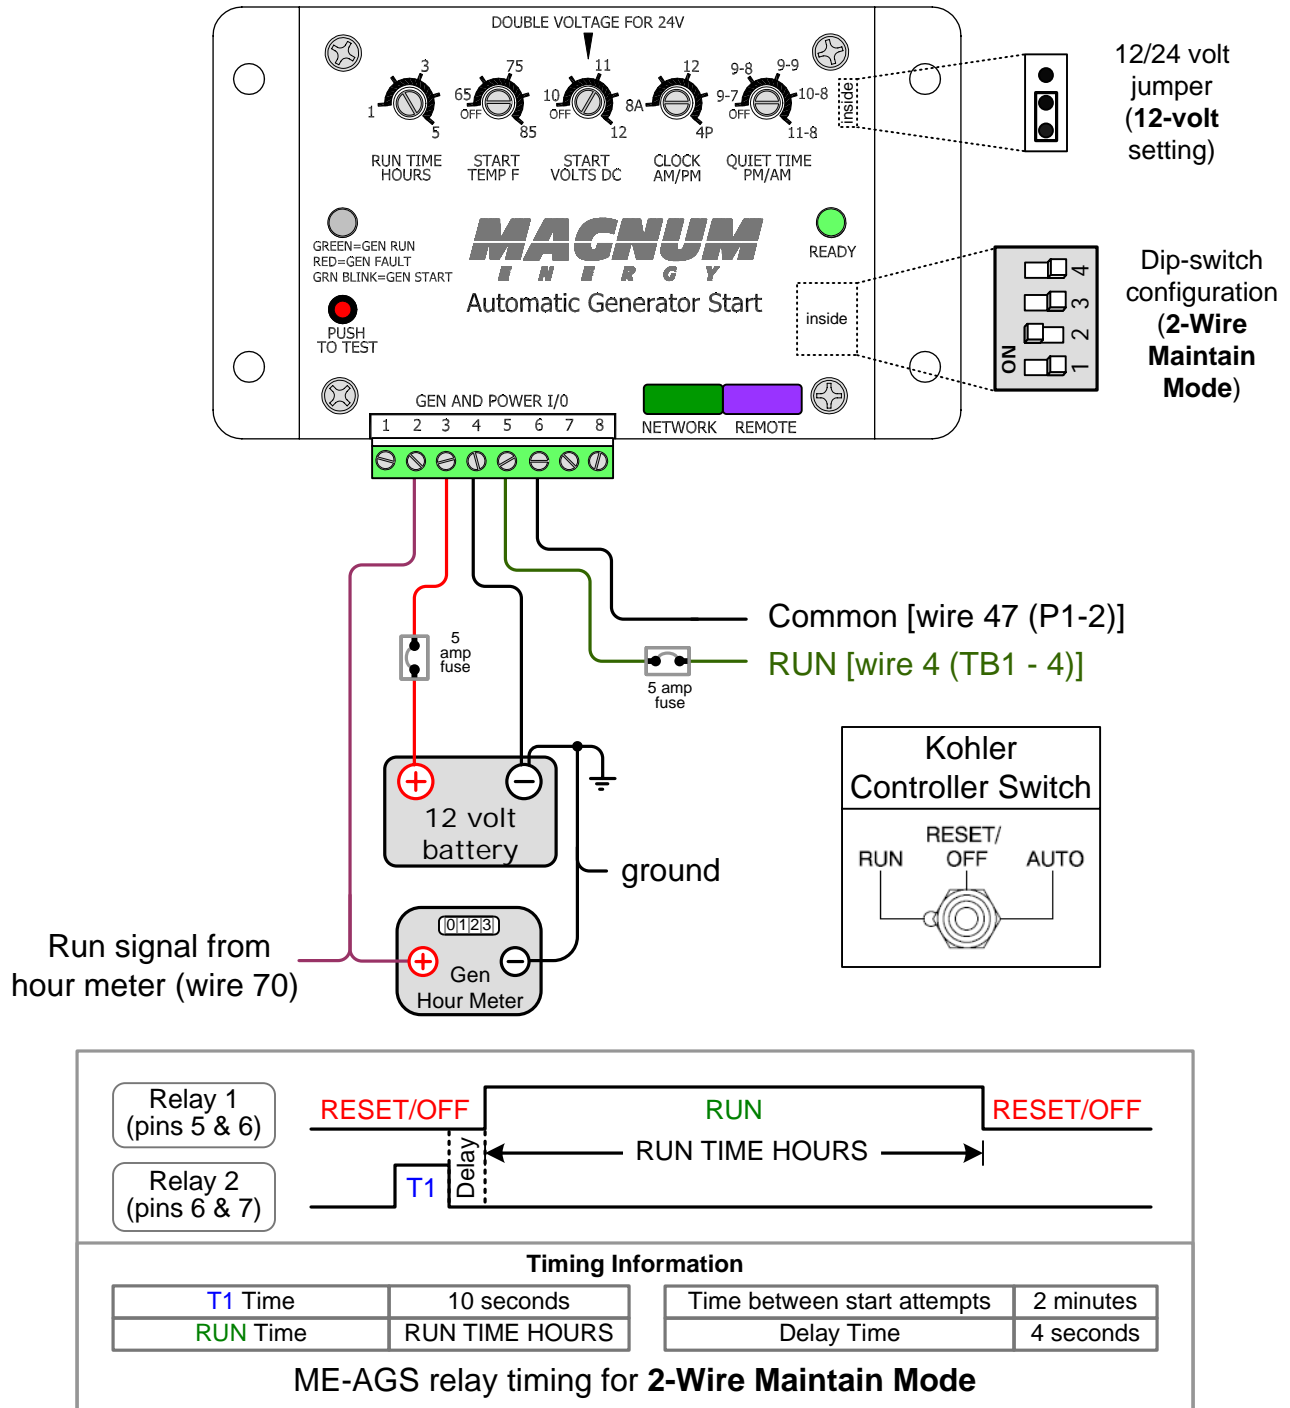

ME-AGS wiring diagram – For Kohler (RMY Series)

Magnum Energy, Inc. provides this diagram to assist in the installation of the Auto-Generator Start controller. Since the use of this diagram and the conditions or methods of installation, operation and use are beyond the control of Magnum Energy, Inc., we do not assume responsibility and expressly disclaim liability for loss, damage or expense arising out of the installation, operation and use of this unit.