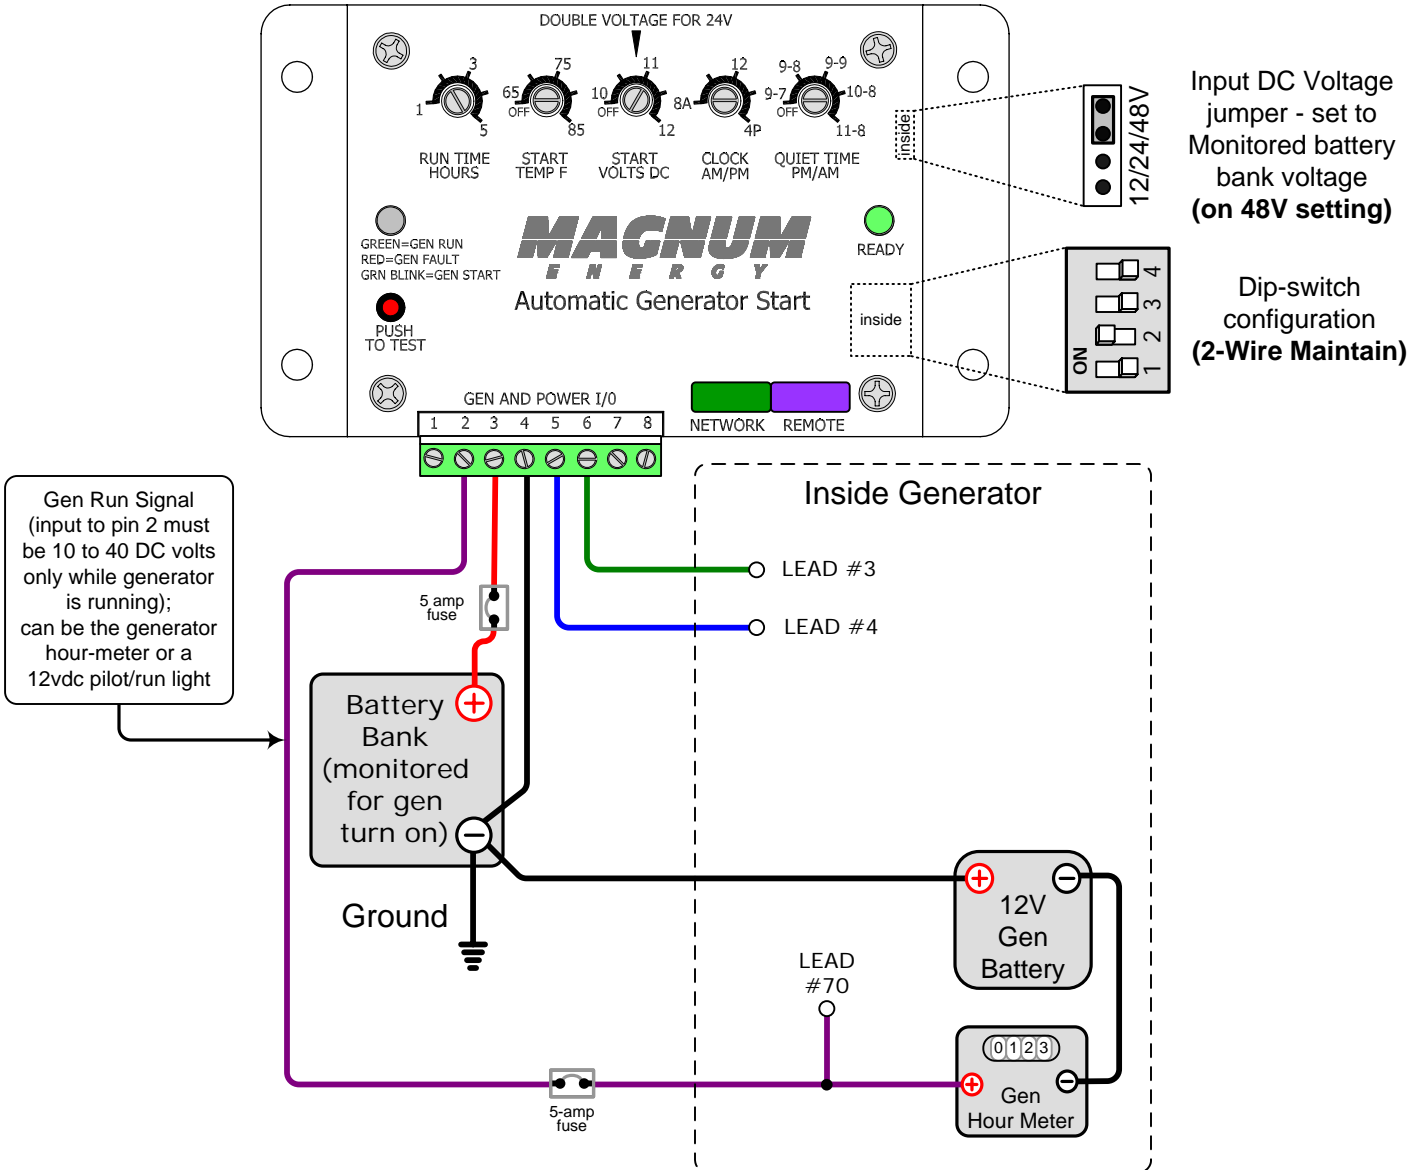

ME-AGS wiring diagram – For Kohler (20EOR Generators)

Magnum Energy, Inc. provides this diagram to assist in the installation of the Auto-Generator Start controller. Since the use of this diagram and the conditions or methods of installation, operation and use are beyond the control of Magnum Energy, Inc., we do not assume responsibility and expressly disclaim liability for loss, damage or expense arising out of the installation, operation and use of this unit.