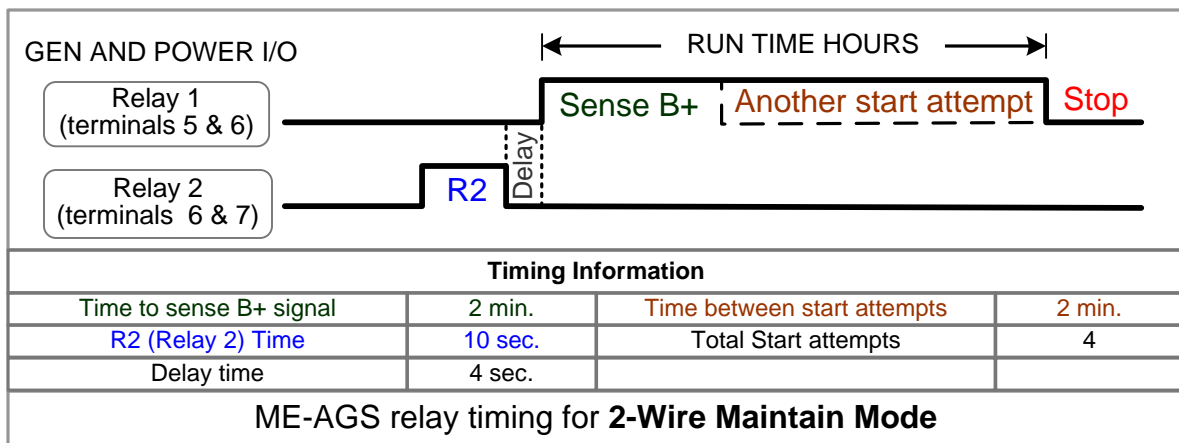

ME-AGS wiring diagram – For Hardy Diesel Generators (using Deep Sea Electronics 5310 Autostart Control Module)

Magnum Energy, Inc. provides this diagram to assist in the installation of the Auto-Generator Start controller. Since the use of this diagram and the conditions or methods of installation, operation and use are beyond the control of Magnum Energy, Inc., we do not assume responsibility and expressly disclaim liability for loss, damage or expense arising out of the installation, operation and use of this unit.