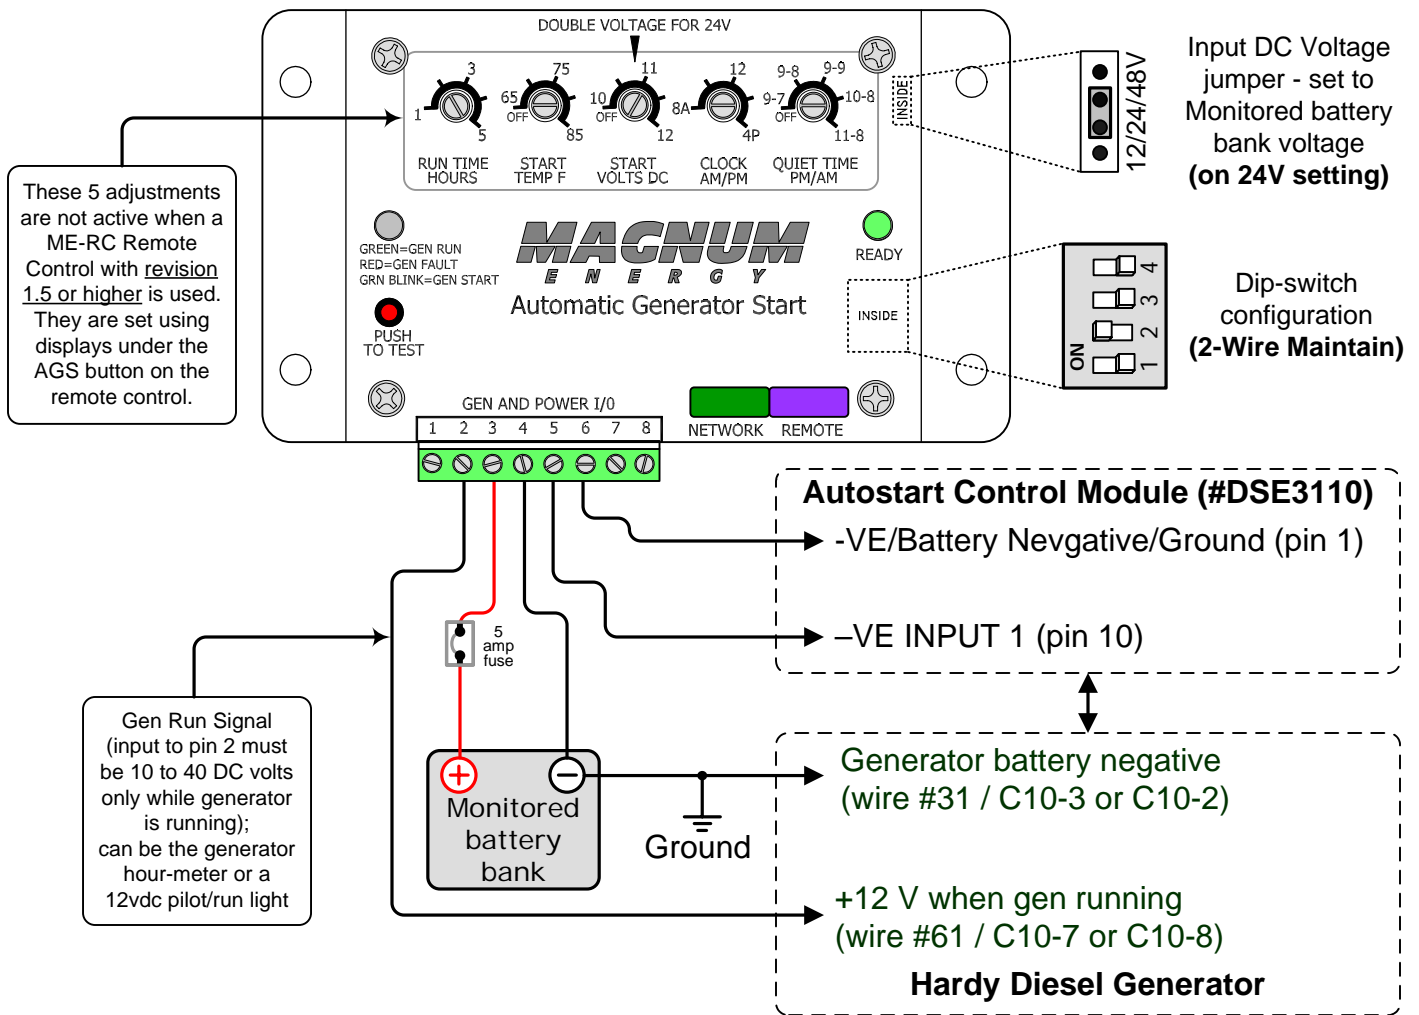

ME-AGS wiring diagram – For Hardy Diesel Generators (using Deep Sea Electronics 5310 Autostart Control Module)

Magnum Energy, Inc. provides this diagram to assist in the installation of the Auto-Generator Start controller. Since the use of this diagram and the conditions or methods of installation, operation and use are beyond the control of Magnum Energy, Inc., we do not assume responsibility and expressly disclaim liability for loss, damage or expense arising out of the installation, operation and use of this unit.