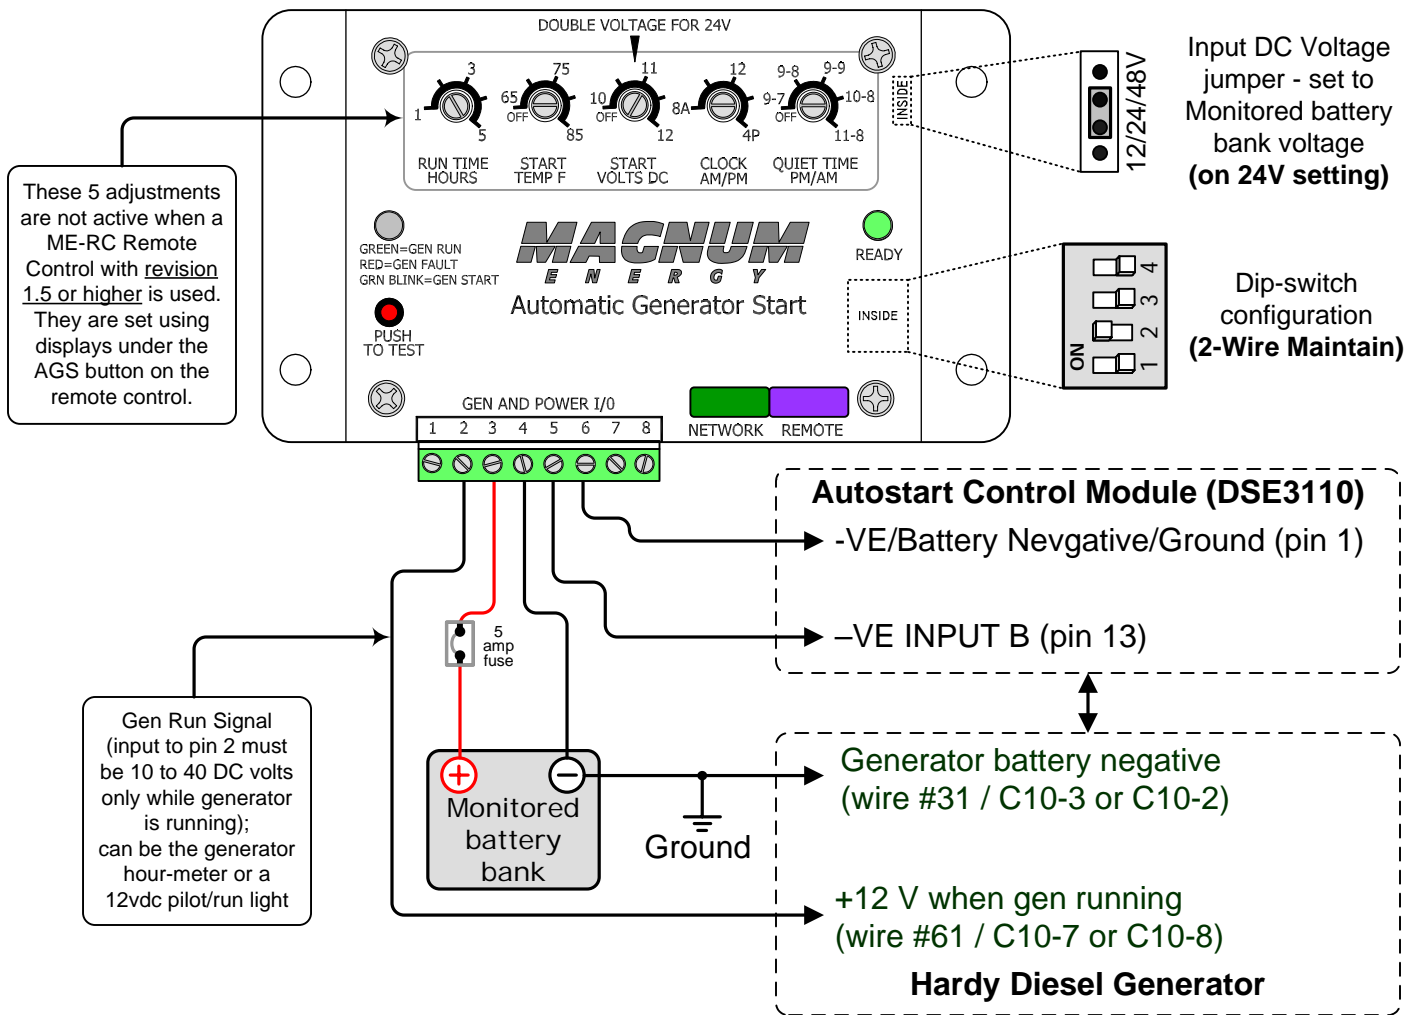

ME-AGS wiring diagram – For Hardy Diesel Generators (using Deep Sea Electronics DSE3110 Manual & Autostart Control Module)

Magnum Energy, Inc. provides this diagram to assist in the installation of the Auto-Generator Start controller. Since the use of this diagram and the conditions or methods of installation, operation and use are beyond the control of Magnum Energy, Inc., we do not assume responsibility and expressly disclaim liability for loss, damage or expense arising out of the installation, operation and use of this unit.