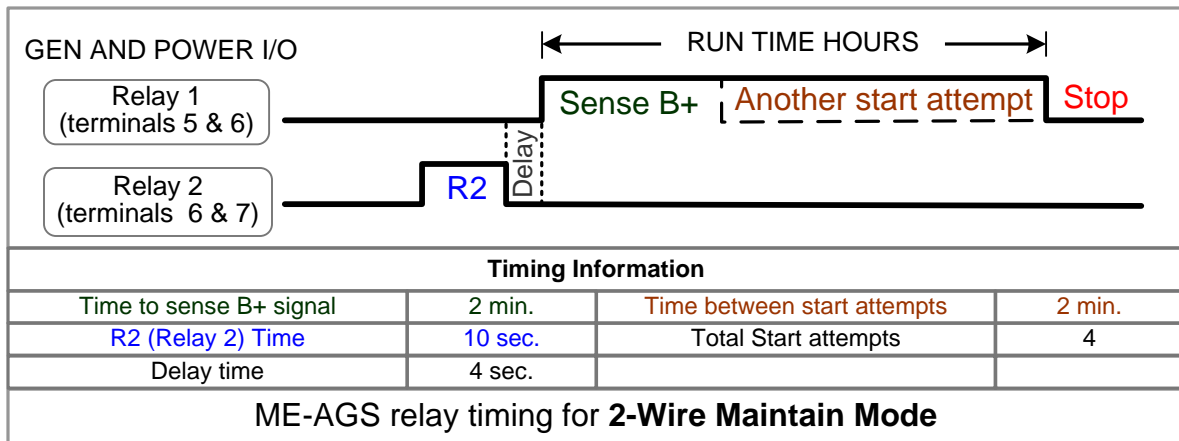

ME-AGS wiring diagram – For Hardy Diesel Generators (using Deep Sea Electronics DSE3110 Manual & Autostart Control Module)

Magnum Energy, Inc. provides this diagram to assist in the installation of the Auto-Generator Start controller. Since the use of this diagram and the conditions or methods of installation, operation and use are beyond the control of Magnum Energy, Inc., we do not assume responsibility and expressly disclaim liability for loss, damage or expense arising out of the installation, operation and use of this unit.