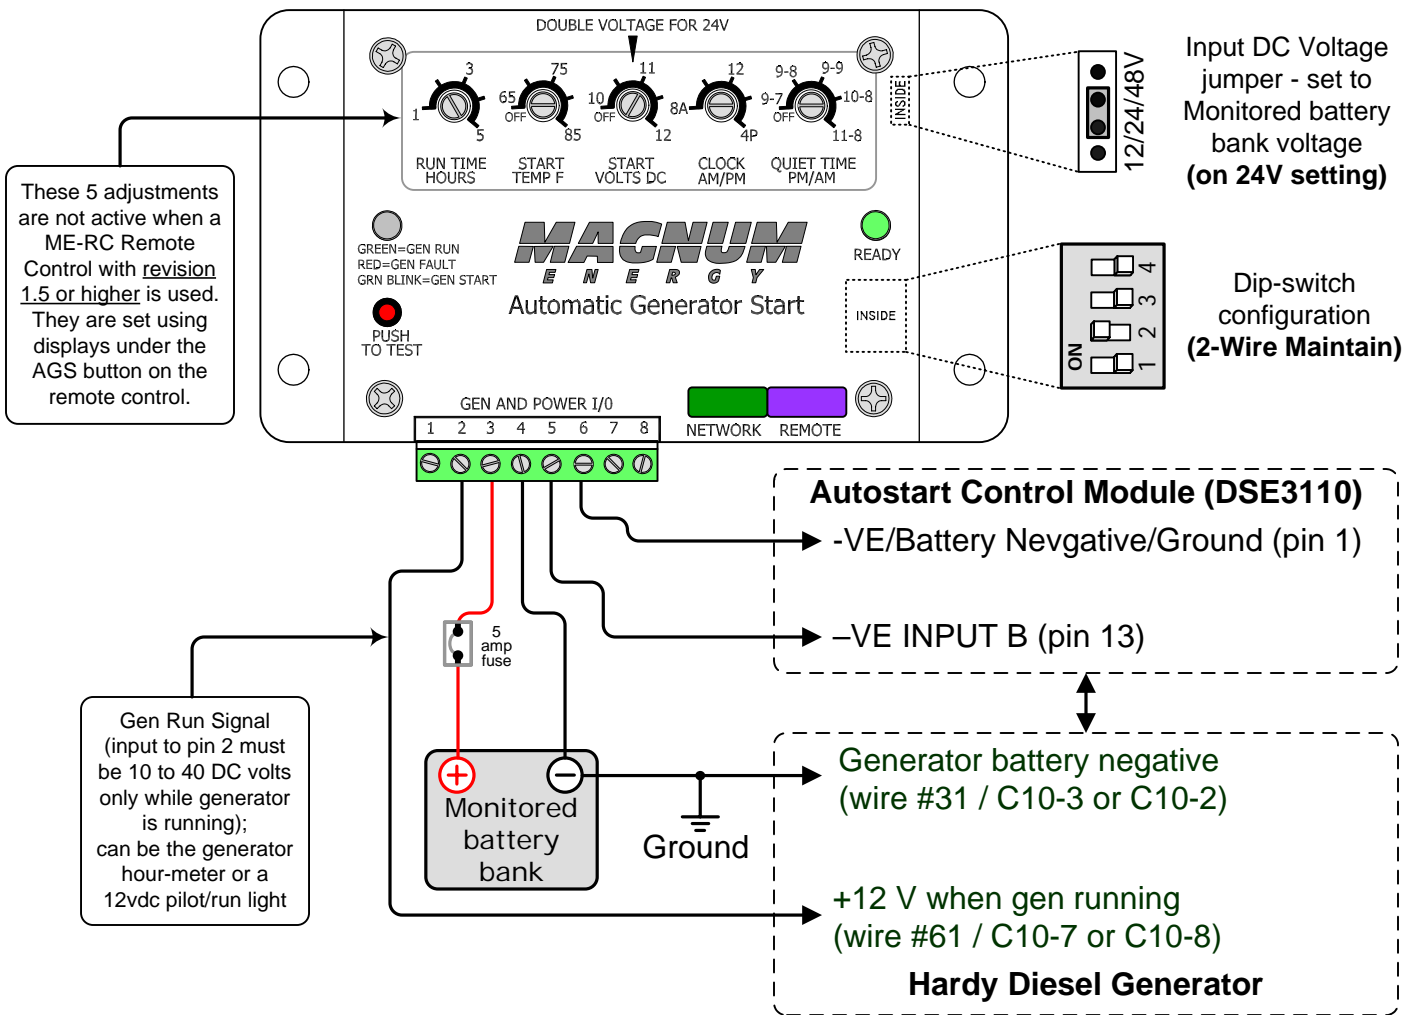

ME-AGS wiring diagram – For Hardy Diesel Generators (using Deep Sea Electronics DSE3110 Manual & Autostart Control Module)

Magnum Energy, Inc. provides this diagram to assist in the installation of the Auto-Generator Start controller. Since the use of this diagram and the conditions or methods of installation, operation and use are beyond the control of Magnum Energy, Inc., we do not assume responsibility and expressly disclaim liability for loss, damage or expense arising out of the installation, operation and use of this unit.