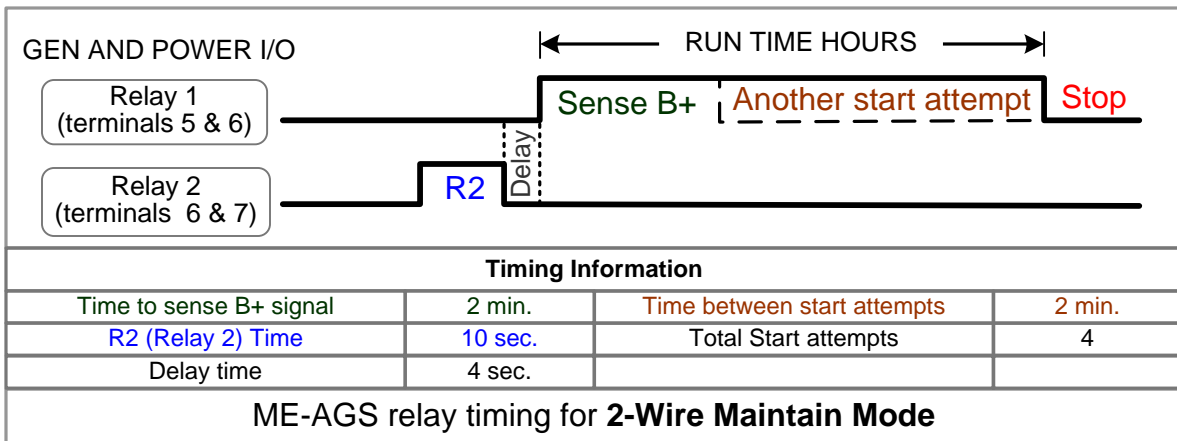

ME-AGS wiring diagram – For Hardy Diesel Generators (using Deep Sea Electronics DSE3110 Manual & Autostart Control Module)

Magnum Energy, Inc. provides this diagram to assist in the installation of the Auto-Generator Start controller. Since the use of this diagram and the conditions or methods of installation, operation and use are beyond the control of Magnum Energy, Inc., we do not assume responsibility and expressly disclaim liability for loss, damage or expense arising out of the installation, operation and use of this unit.