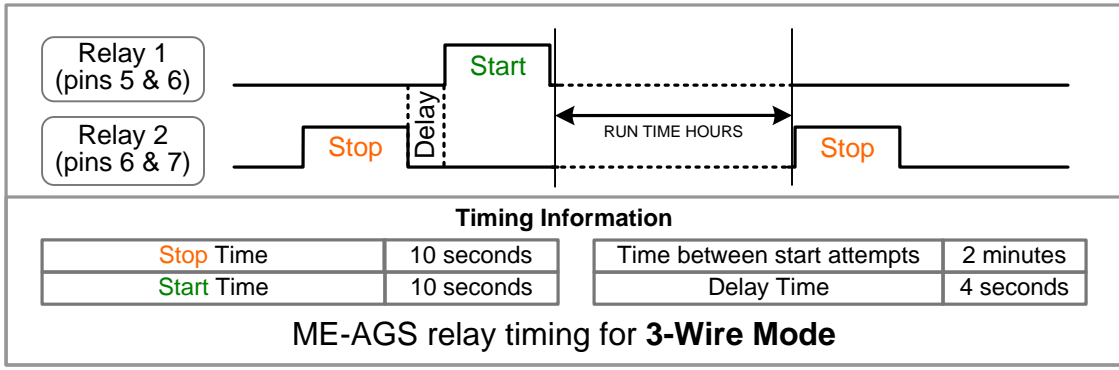

ME-AGS wiring diagram – For Westerbeke (8.0 -14.0 SBEG Gas Generators)

Magnum Energy, Inc. provides this diagram to assist in the installation of the Auto-Generator Start controller. Since the use of this diagram and the conditions or methods of installation, operation and use are beyond the control of Magnum Energy, Inc., we do not assume responsibility and expressly disclaim liability for loss, damage or expense arising out of the installation, operation and use of this unit.