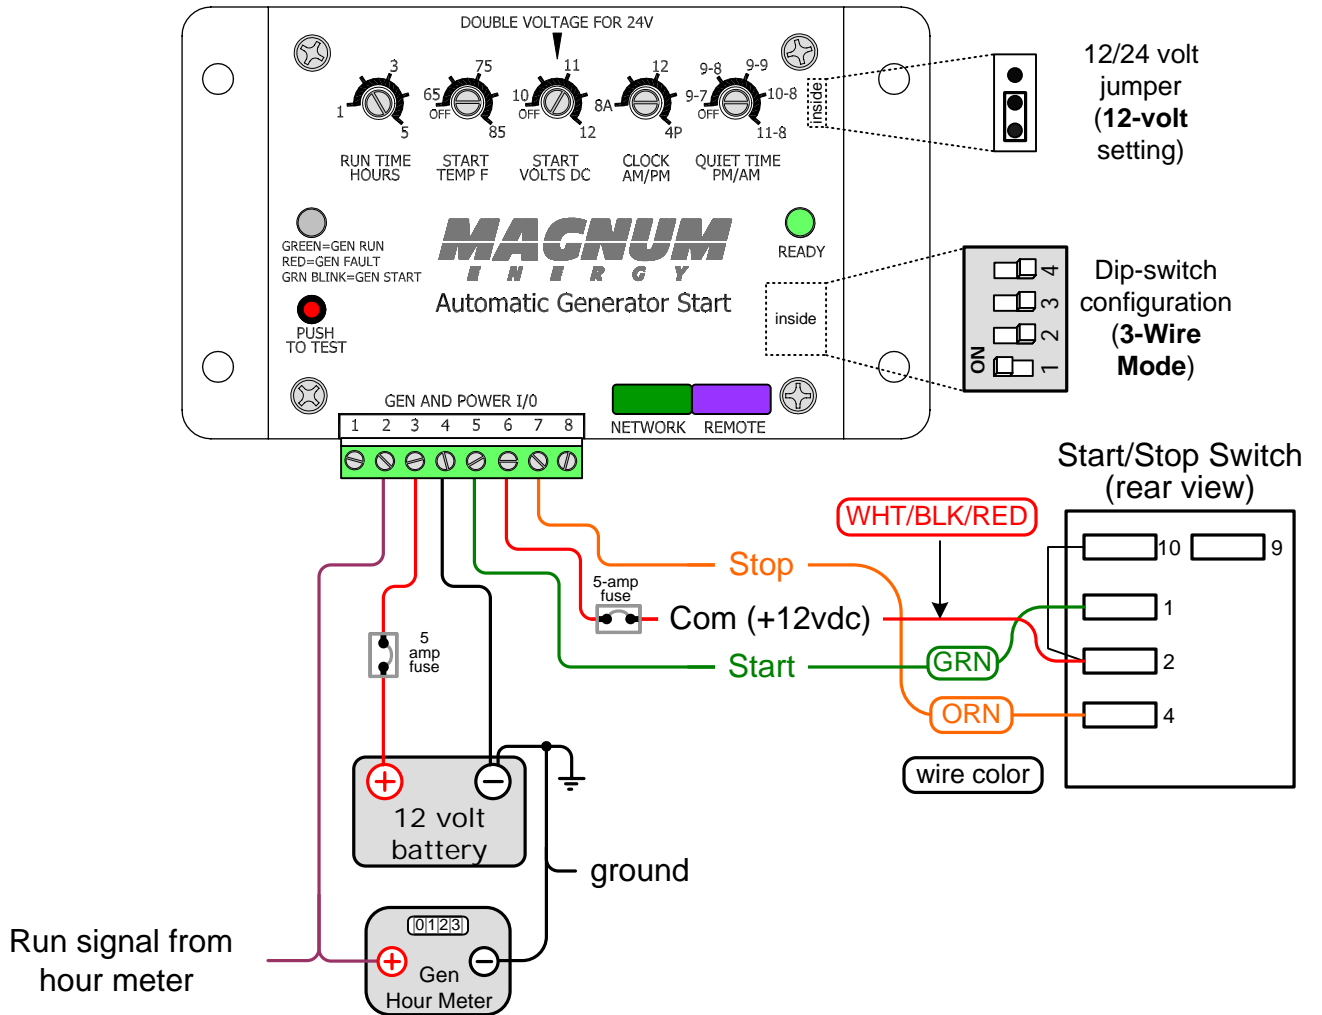

ME-AGS wiring diagram – For Westerbeke (8.0 -14.0 SBEG Gas Generators)

Magnum Energy, Inc. provides this diagram to assist in the installation of the Auto-Generator Start controller. Since the use of this diagram and the conditions or methods of installation, operation and use are beyond the control of Magnum Energy, Inc., we do not assume responsibility and expressly disclaim liability for loss, damage or expense arising out of the installation, operation and use of this unit.