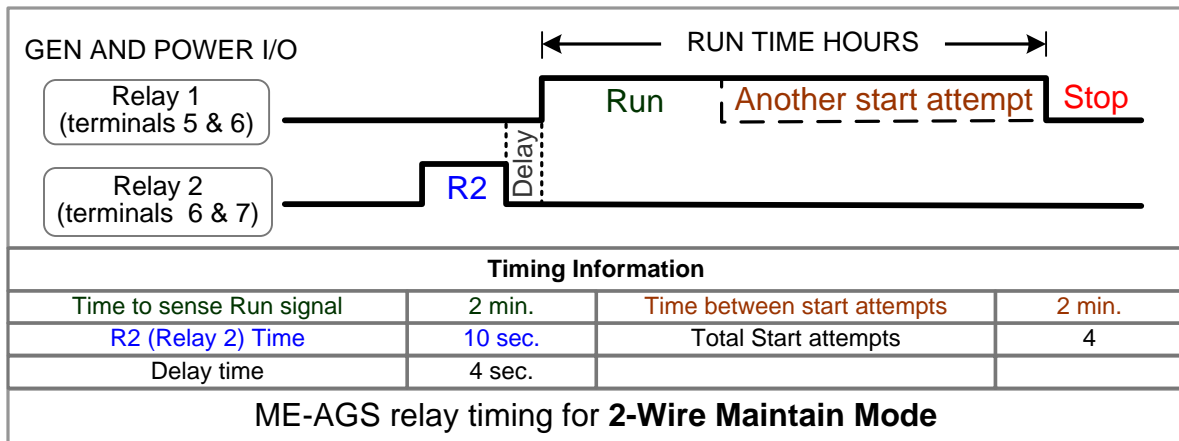

ME-AGS wiring diagram – (DynaGen GSC300 Auto Start Engine Controller)

Magnum Energy, Inc. provides this diagram to assist in the installation of the Auto-Generator Start controller. Since the use of this diagram and the conditions or methods of installation, operation and use are beyond the control of Magnum Energy, Inc., we do not assume responsibility and expressly disclaim liability for loss, damage or expense arising out of the installation, operation and use of this unit.