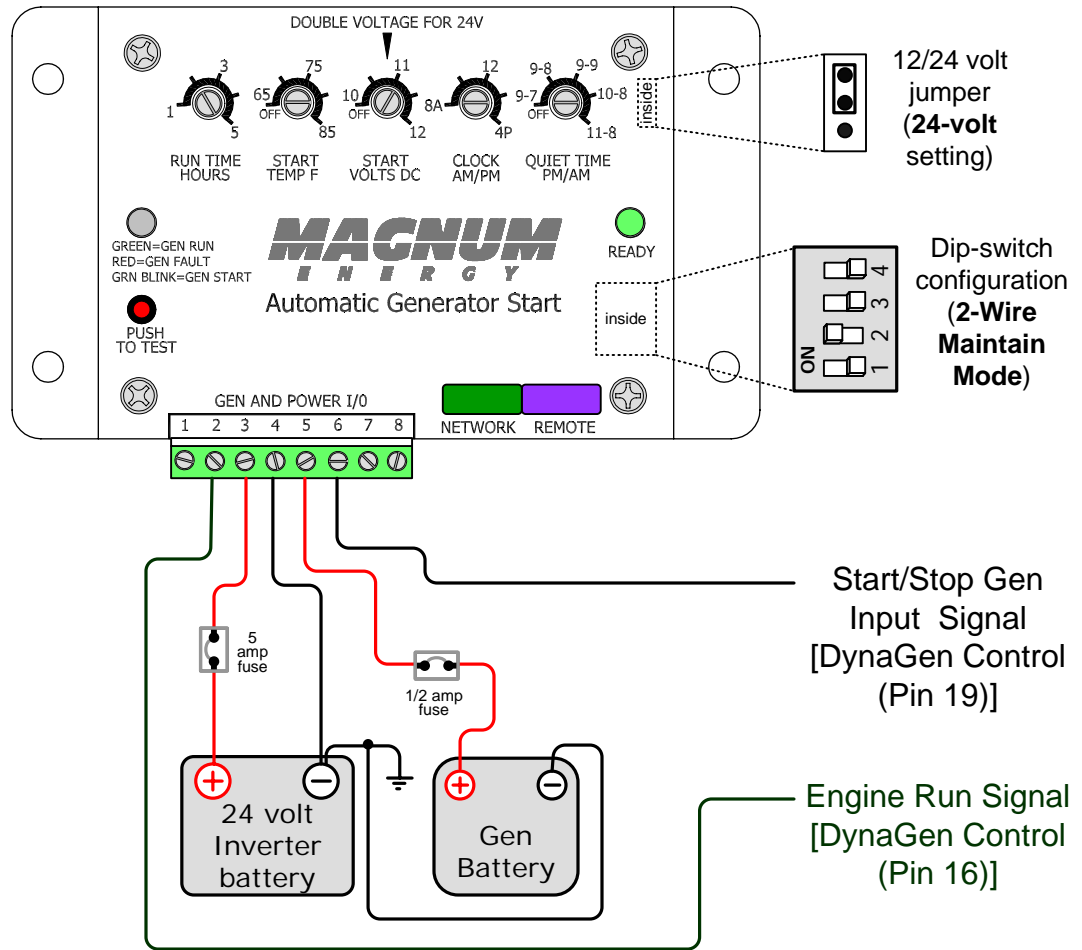

ME-AGS wiring diagram – (DynaGen GSC300 Auto Start Engine Controller)

Magnum Energy, Inc. provides this diagram to assist in the installation of the Auto-Generator Start controller. Since the use of this diagram and the conditions or methods of installation, operation and use are beyond the control of Magnum Energy, Inc., we do not assume responsibility and expressly disclaim liability for loss, damage or expense arising out of the installation, operation and use of this unit.