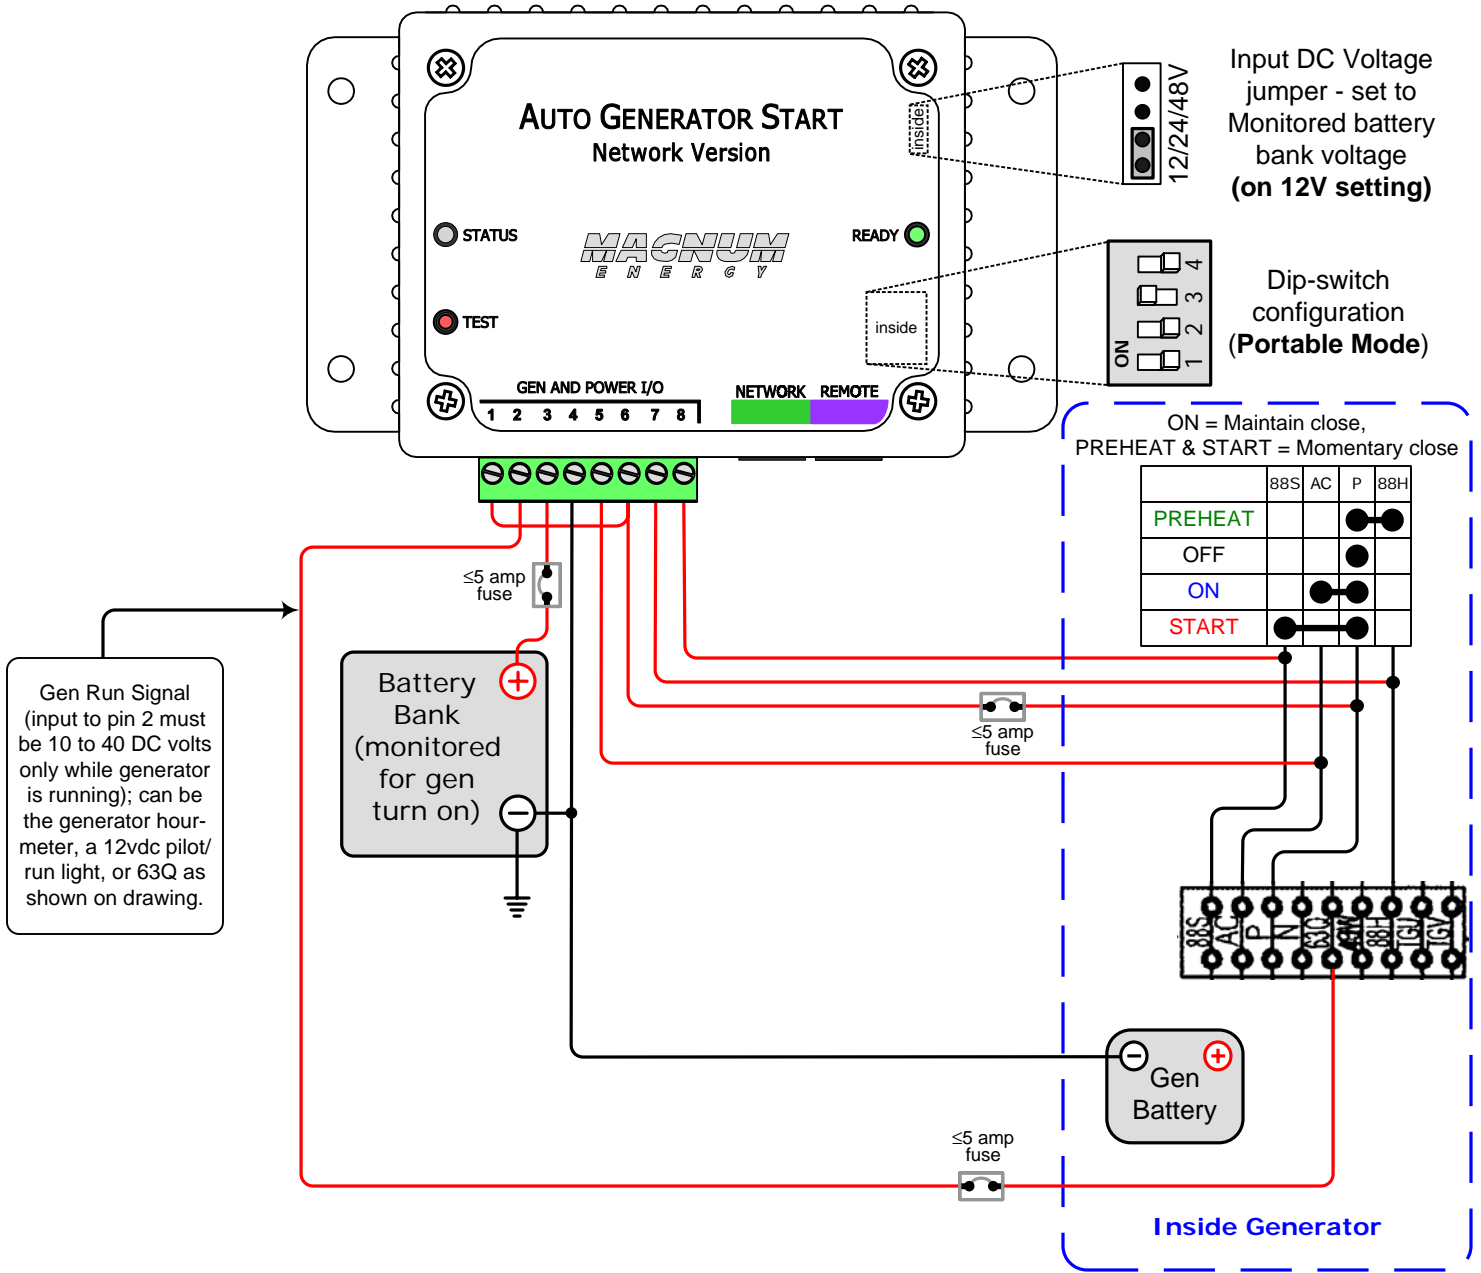

ME-AGS-N wiring diagram – For Yanmar (eG100i & eG140i using remote terminal strip)

Magnum Energy, Inc. provides this diagram to assist in the installation of the Auto-Generator Start controller. Since the use of this diagram and the conditions or methods of installation, operation and use are beyond the control of Magnum Energy, Inc., we do not assume responsibility and expressly disclaim liability for loss, damage or expense arising out of the installation, operation and use of this unit.