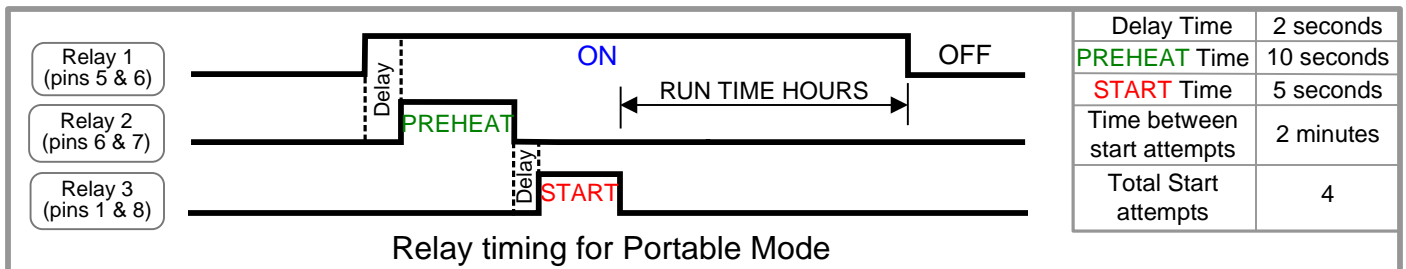

ME-AGS-N wiring diagram – For Yanmar (eG100i & eG140i using remote terminal strip)

Magnum Energy, Inc. provides this diagram to assist in the installation of the Auto-Generator Start controller. Since the use of this diagram and the conditions or methods of installation, operation and use are beyond the control of Magnum Energy, Inc., we do not assume responsibility and expressly disclaim liability for loss, damage or expense arising out of the installation, operation and use of this unit.