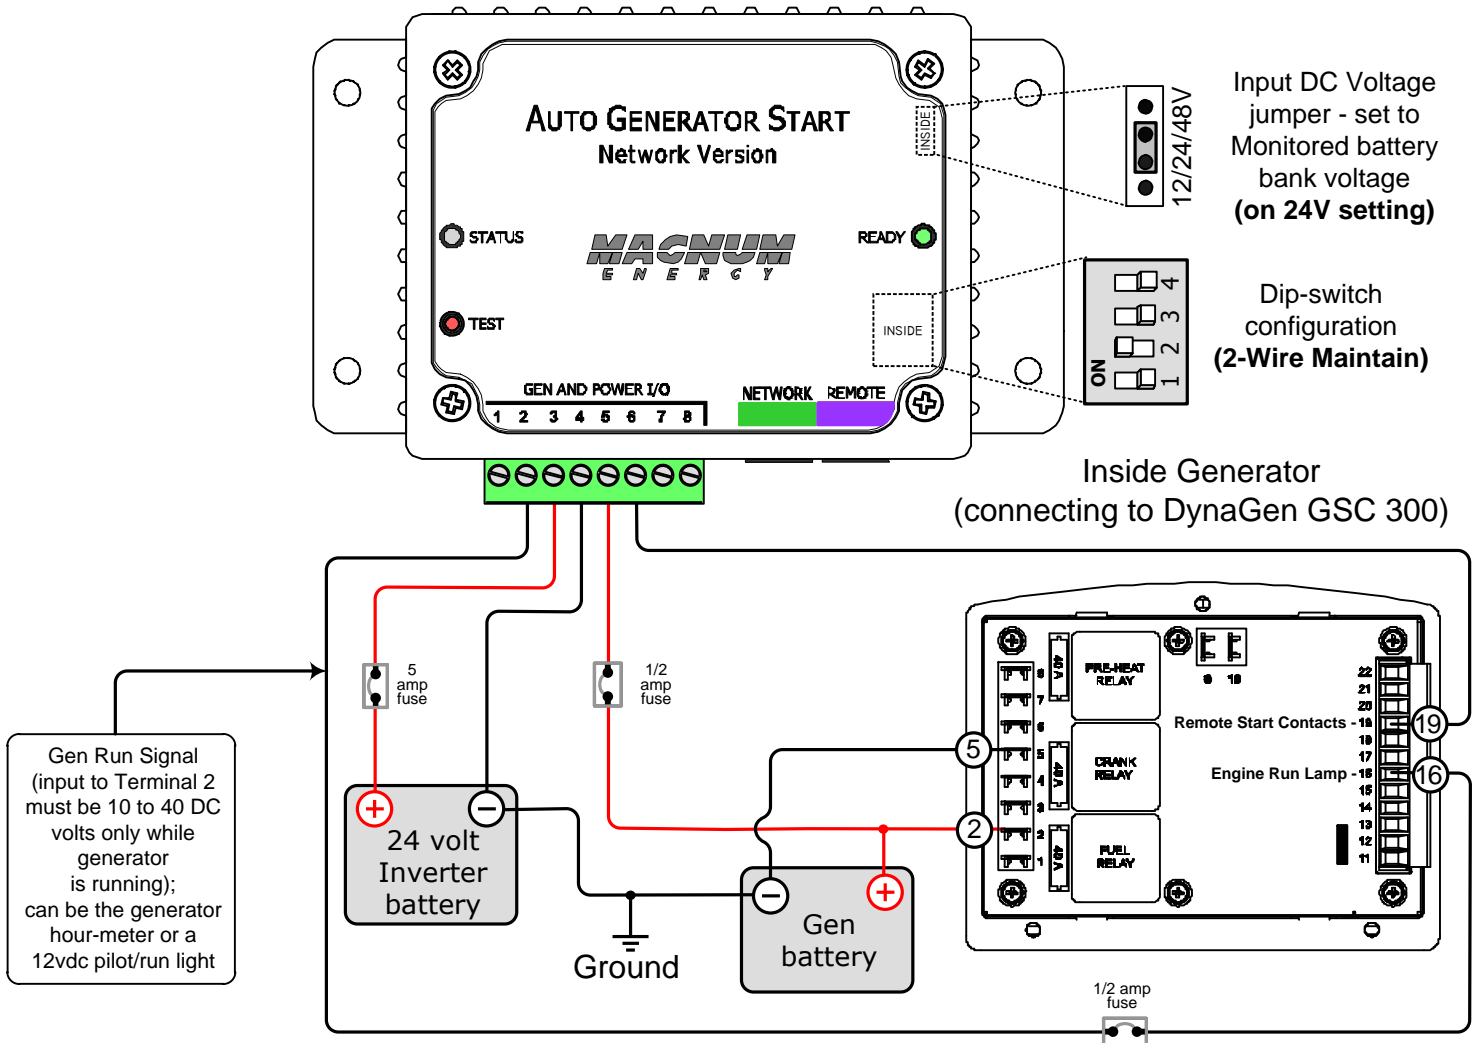

ME-AGS-N Wiring Diagram – for Hardy Diesel Generators (DynaGen GSC300 Auto Start Engine Controller)

Magnum Energy, Inc. provides this diagram to assist in the installation of the Auto-Generator Start controller. Since the use of this diagram and the conditions or methods of installation, operation and use are beyond the control of Magnum Energy, Inc., we do not assume responsibility and expressly disclaim liability for loss, damage or expense arising out of the installation, operation and use of this unit.