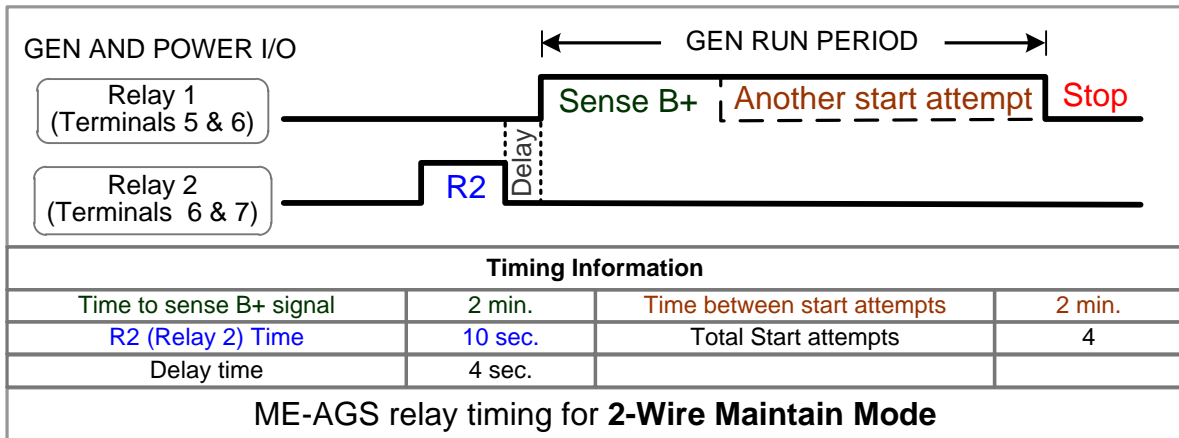

ME-AGS-N Wiring Diagram – for Hardy Diesel Generators (DynaGen GSC300 Auto Start Engine Controller)

Magnum Energy, Inc. provides this diagram to assist in the installation of the Auto-Generator Start controller. Since the use of this diagram and the conditions or methods of installation, operation and use are beyond the control of Magnum Energy, Inc., we do not assume responsibility and expressly disclaim liability for loss, damage or expense arising out of the installation, operation and use of this unit.