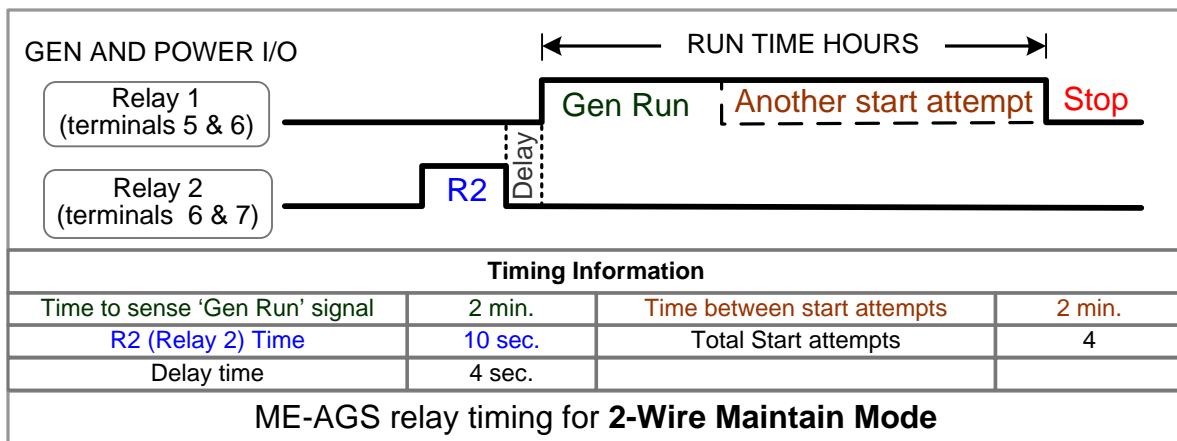

ME-AGS wiring diagram – Wiring for GPP Isuzu with Murphy Gen Control

Magnum Energy, Inc. provides this diagram to assist in the installation of the Auto-Generator Start controller. Since the use of this diagram and the conditions or methods of installation, operation and use are beyond the control of Magnum Energy, Inc., we do not assume responsibility and expressly disclaim liability for loss, damage or expense arising out of the installation, operation and use of this unit.