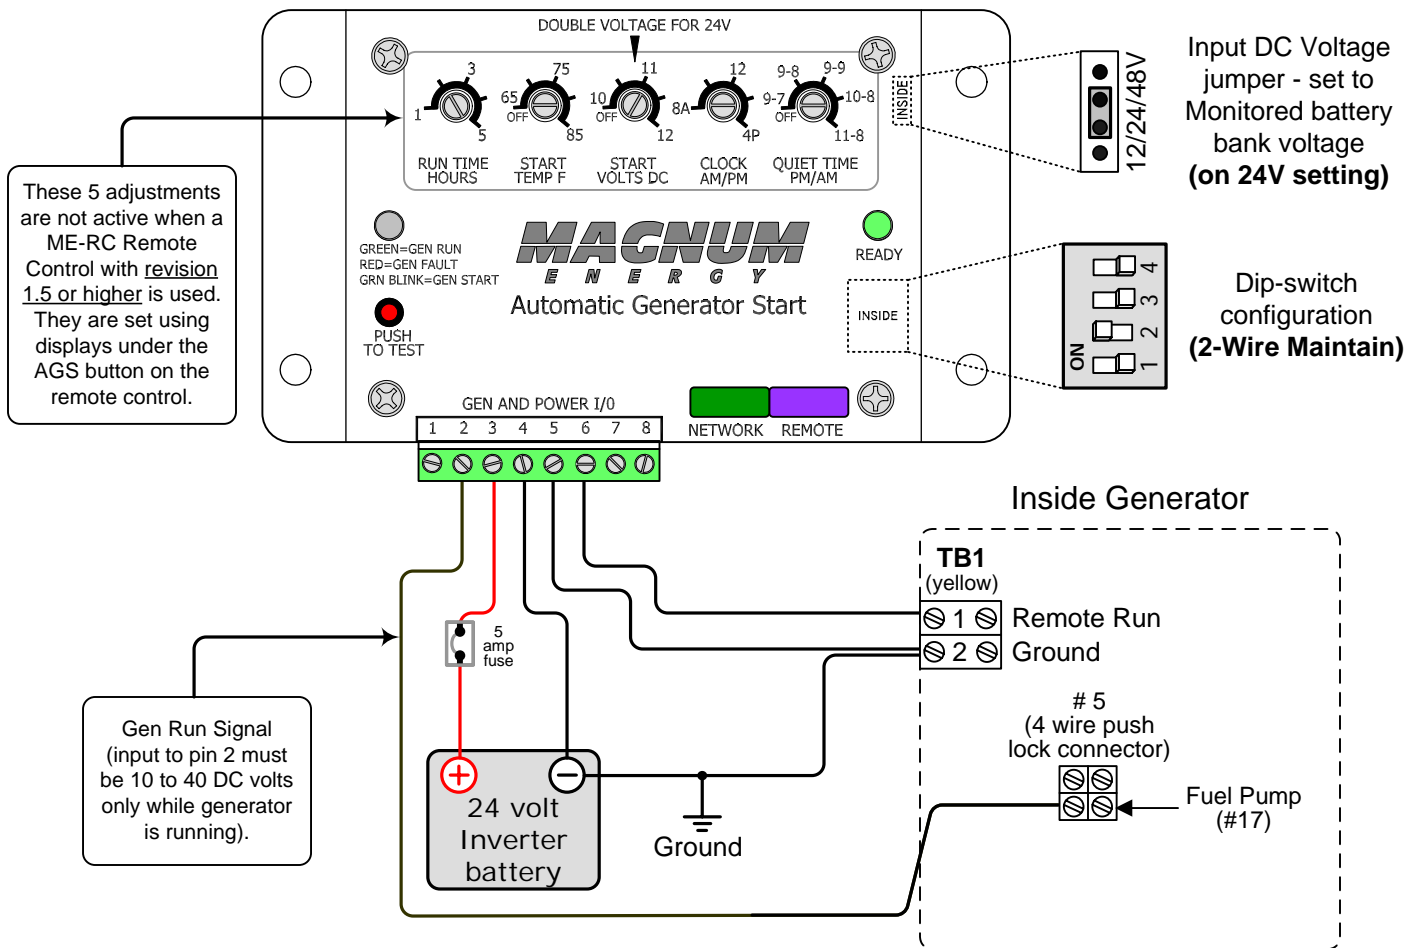

ME-AGS wiring diagram – Wiring for GPP Isuzu with Murphy Gen Control

Magnum Energy, Inc. provides this diagram to assist in the installation of the Auto-Generator Start controller. Since the use of this diagram and the conditions or methods of installation, operation and use are beyond the control of Magnum Energy, Inc., we do not assume responsibility and expressly disclaim liability for loss, damage or expense arising out of the installation, operation and use of this unit.