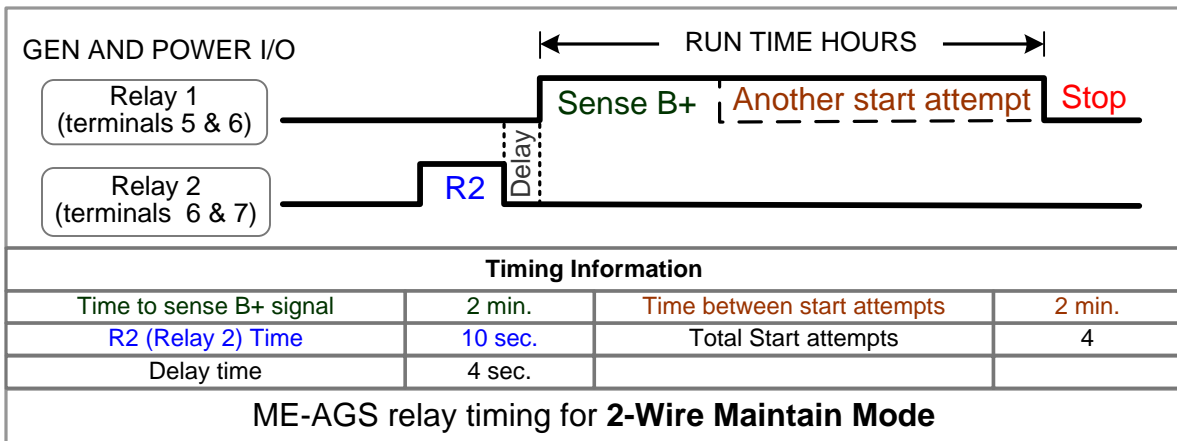

# ME-AGS wiring diagram – For EPS 2120 (Engine Power Source) Diesel Generator with Smart Start)

Magnum Energy, Inc. provides this diagram to assist in the installation of the Auto-Generator Start controller. Since the use of this diagram and the conditions or methods of installation, operation and use are beyond the control of Magnum Energy, Inc., we do not assume responsibility and expressly disclaim liability for loss, damage or expense arising out of the installation, operation and use of this unit.