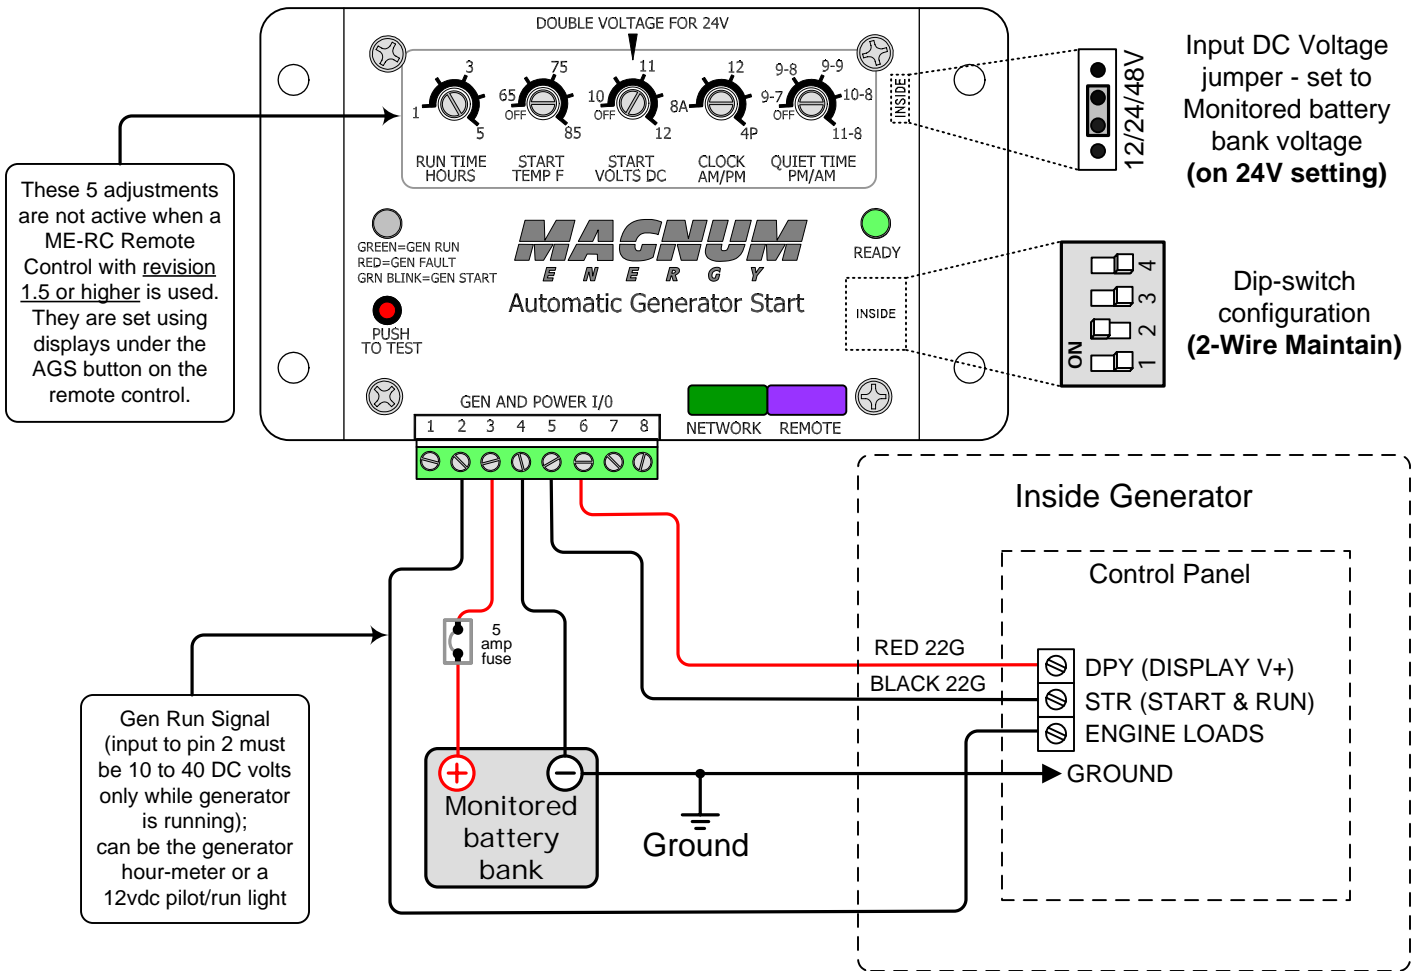

# ME-AGS wiring diagram – For EPS 2120 (Engine Power Source) Diesel Generator with Smart Start)

Magnum Energy, Inc. provides this diagram to assist in the installation of the Auto-Generator Start controller. Since the use of this diagram and the conditions or methods of installation, operation and use are beyond the control of Magnum Energy, Inc., we do not assume responsibility and expressly disclaim liability for loss, damage or expense arising out of the installation, operation and use of this unit.